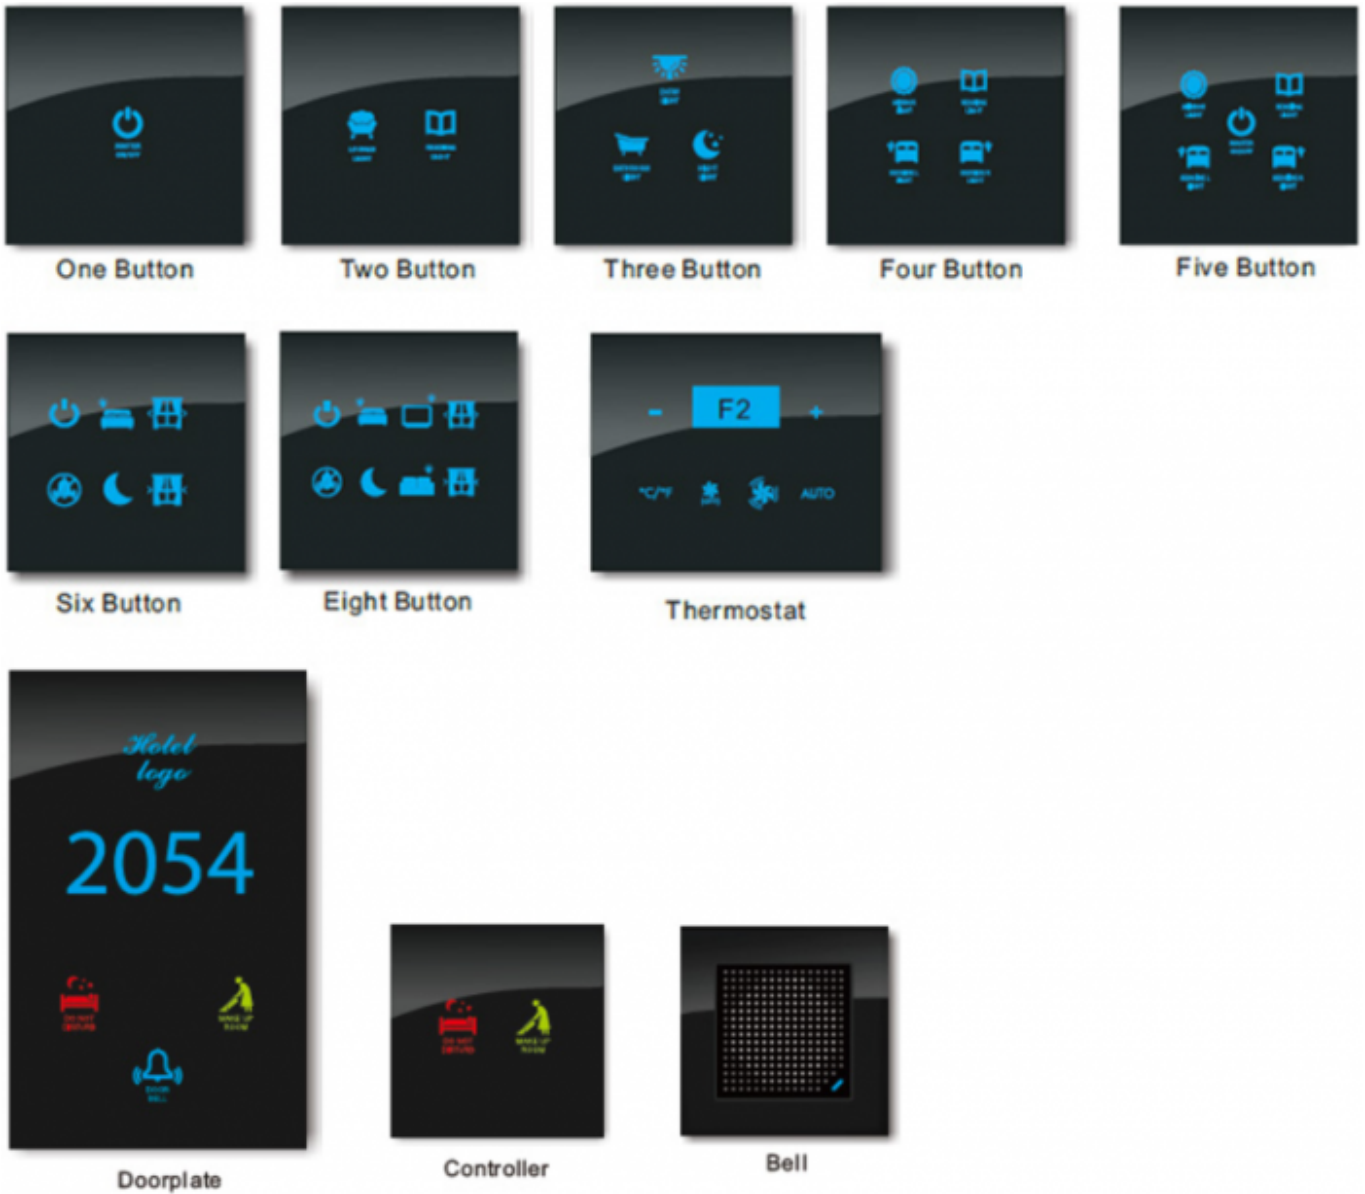

Touch thermostat

Room temperature and fan control

Model number:	TH-HI-yy
Colours: yy	01:black, 02:white, 03:gold; 09:custom any colour
Mounting:	on-wall, UK style, 77×77×45mm or 86×86×45mm
Dimensions:	105×86×(10)42mm
Connection:	RS485 to HIQ MC controller
Operating temperature:	-10°C - +60°C
Working humidity:	0 - 95% non condensing

High sensitivity capacitive touch screen technology with LED backlight display.

HI-BUS module as a part of the complete HIQ-Hotel solution.

4mm Tempered Glass Crystal Panel, Anti-scratch, Waterproof, Leak-proof, Easy to clean.

Back box is using V0 level ABS fire retardant material to meet international fire safety standards.

Panel color, icons look, backlight LED colour and hotel logo can be customized to match with hotel corporate identity.