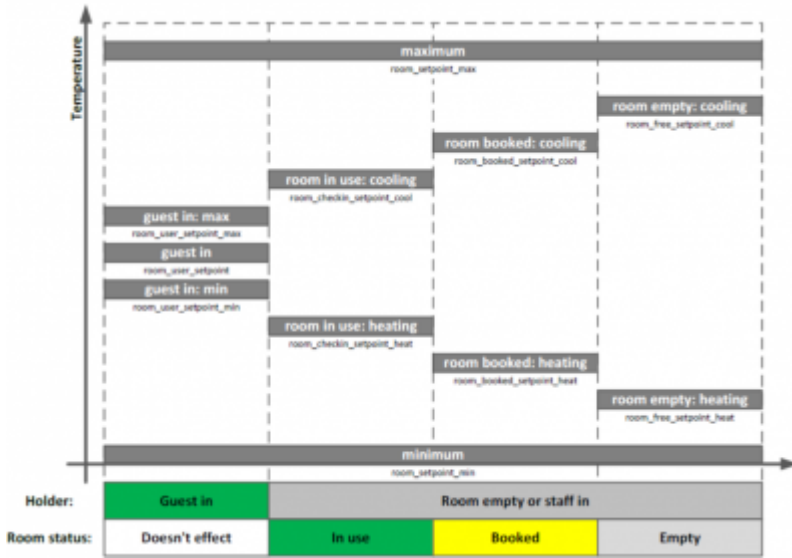

High sensitivity capacitive touch screen technology with LED backlight display.

HI-BUS module as a part of the complete HIQ-Hotel solution.

4mm Tempered Glass Crystal Panel, Anti-scratch, Waterproof, Leak-proof, Easy to clean.

Back box is using V0 level ABS fire retardant material to meet international fire safety standards.

Panel color, icons look, backlight LED colour and hotel logo can be customized to match with hotel corporate identity.

ROOM STATUS					
Status <small>room_status</small>	Holder <small>room_holder</small>	Defect <small>room_defect</small>	Cleaning <small>room_cleaned</small>	Temperature <small>room_temp_deg</small>	SOS <small>room_sos_status</small>
Free <small>0-RM_FREE</small>	Empty <small>0-HI_EMPTY</small>	No defect <small>0</small>	Cleaned <small>0</small>	OK <small>0-HT_OK</small>	OK <small>0-SOS_OK</small>
Booked <small>1-RM_BOOKED</small>	Staff <small>1-HI_STAFF</small>	Defect <small>1</small>	Not cleaned <small>1</small>	To high <small>1-HT_HI</small>	Call <small>1-SOS_CALL</small>
Check in <small>2-RM_CHECKIN</small>	Guest <small>2-HI_GUEST</small>			To low <small>2-HT_LO</small>	Confirmed <small>2-SOS_CONFIRMED</small>