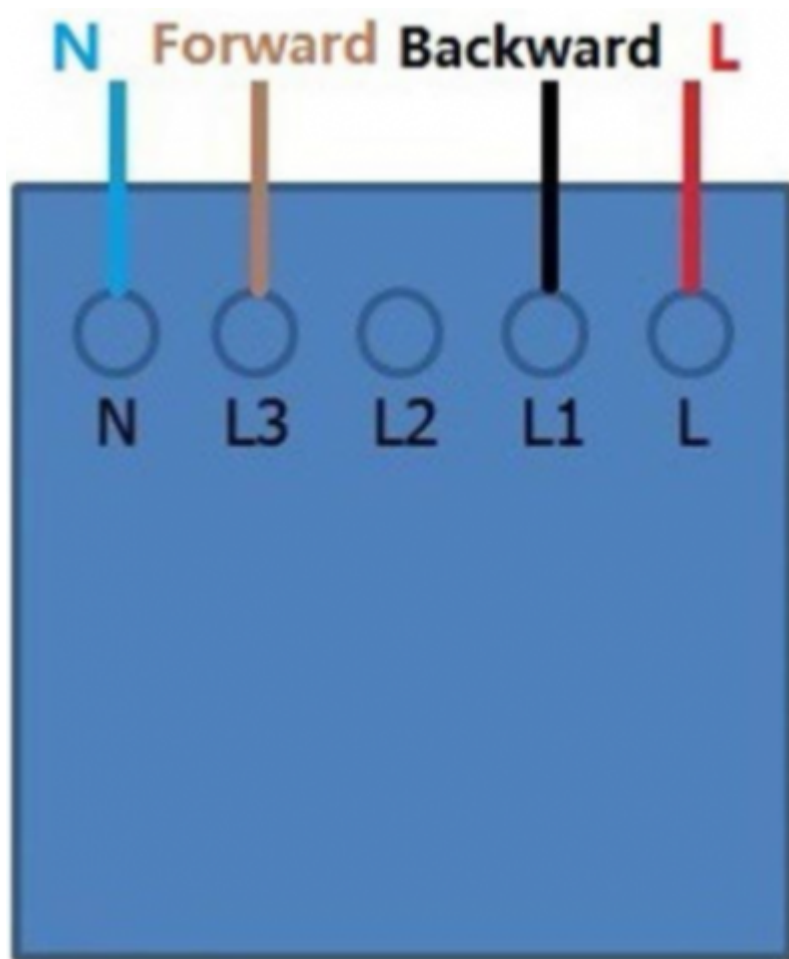

Technical specifications

Input	AC 100-250 V, 50/60 Hz
Wireless standard	IEEE 802.11b/g/n; 2.4 GHz
Control mode	APP/Touch/Voice control (Amazon Alexa, Google home...)
Material	Panel: toughened glass; Shell: fire retardant PC
Output contact rating	100,000 cycles
Operating system	Compatible with ios and Android
Dimension	86 x 86 x 35 mm

Terminals

From: <https://wiki.hiq-universe.com/> -

Permanent link: <https://wiki.hiq-universe.com/doku.php?id=en:ms_main:tsw-c1-y>

Last update: **2021/04/11 20:39**