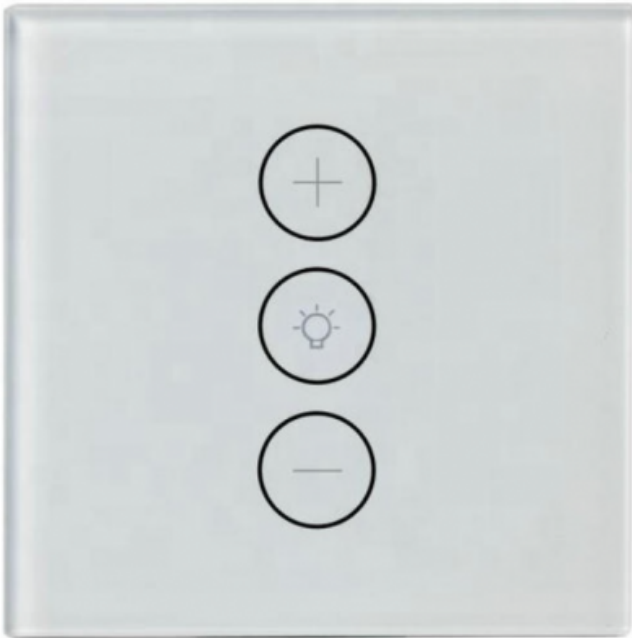

Wireless touch wall switch

Wall glass finish touch switch with relay output

Model:	TSW-L1D-y
Colour:	y: W-white, B-black, G-gold, C-custom
Connects:	app, lighting circuit
Mounting:	In wall

Applications

- Touch switching
- Wireless switch via phone app

Features

- Aestetical look
- Easy mount
- Pleasant feel
- Scene control - One key to control multiple devices
- APP support - smart life or tuya smart app
- Share Control on several smart phones
- Voice control via Alexa or Google home

Technical specifications

Input	AC 100-250 V, 50/60 Hz
Output	500 W/gang (resistive load); 200 W/gang (LED)
Wireless standard	IEEE 802.11b/g/n; 2.4 GHz
Control mode	APP/Touch/Voice control (Amazon Alexa, Google home...)
Material	Panel: toughened glass; Shell: fire retardant PC
Output contact rating	100,000 cycles
Operating system	Compatible with ios and Android
Dimension	86 x 86 x 35 mm