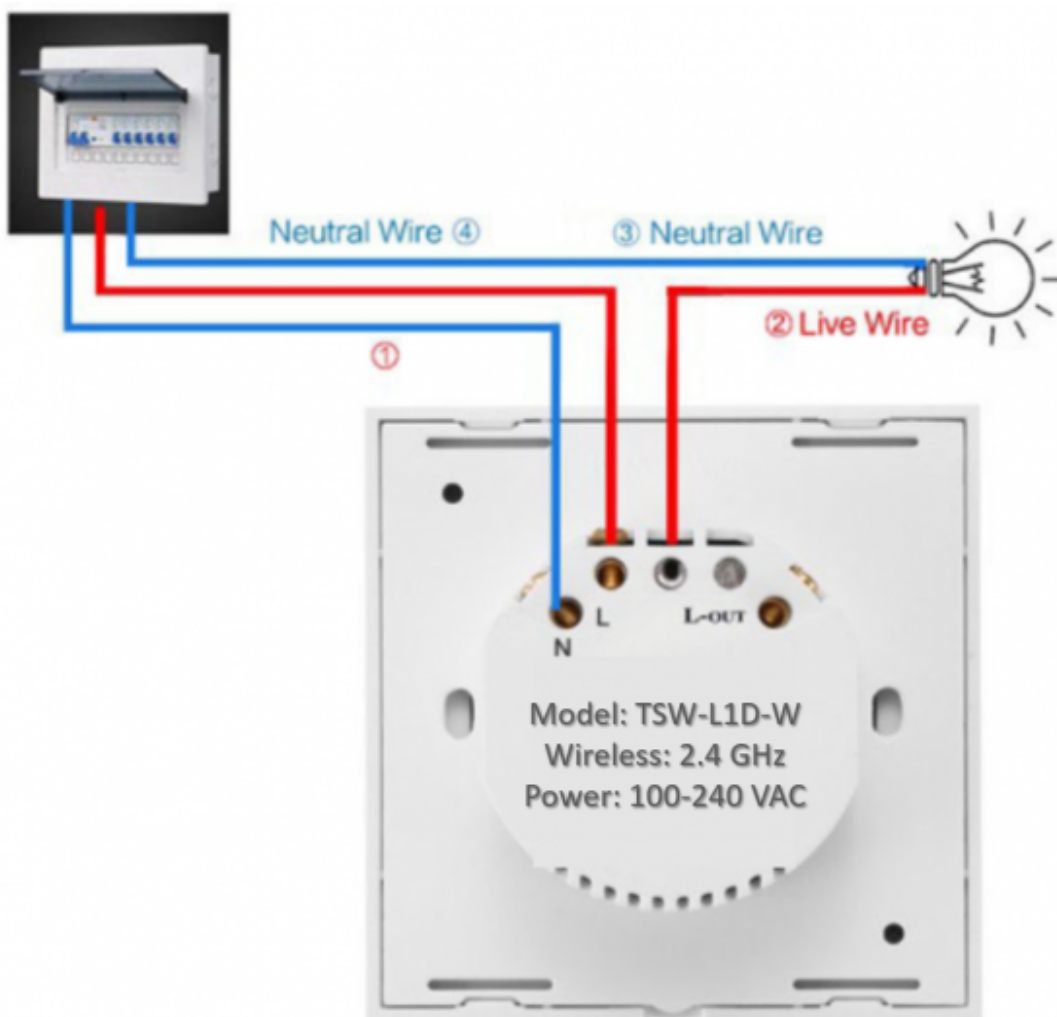

Technical specifications

Input	AC 100-250 V, 50/60 Hz
Output	500 W/gang (resistive load); 200 W/gang (LED)
Wireless standard	IEEE 802.11b/g/n; 2.4 GHz
Control mode	APP/Touch/Voice control (Amazon Alexa, Google home...)
Material	Panel: toughened glass; Shell: fire retardant PC
Output contact rating	100,000 cycles
Operating system	Compatible with ios and Android
Dimension	86 x 86 x 35 mm

Terminals