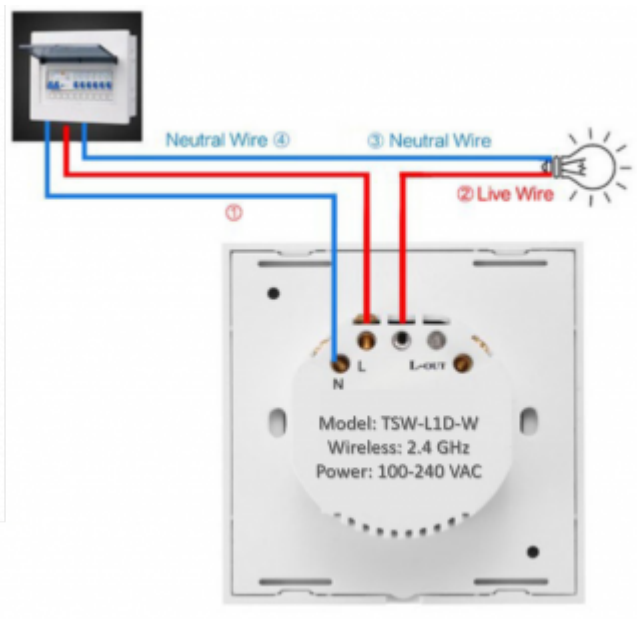

Output	500 W/gang (resistive load); 200 W/gang (LED)
Wireless standard	IEEE 802.11b/g/n; 2.4 GHz
Control mode	APP/Touch/Voice control (Amazon Alexa, Google home...)
Material	Panel: toughened glass; Shell: fire retardant PC
Output contact rating	100,000 cycles
Operating system	Compatible with ios and Android
Dimension	86 x 86 x 35 mm

Terminals

From:

<http://wiki.hiq-home.com/> -

Permanent link:

<http://wiki.hiq-home.com/doku.php?id=en:ms_main:tsw-l1d-y&rev=1618176054>

Last update: **2021/04/11 21:20**