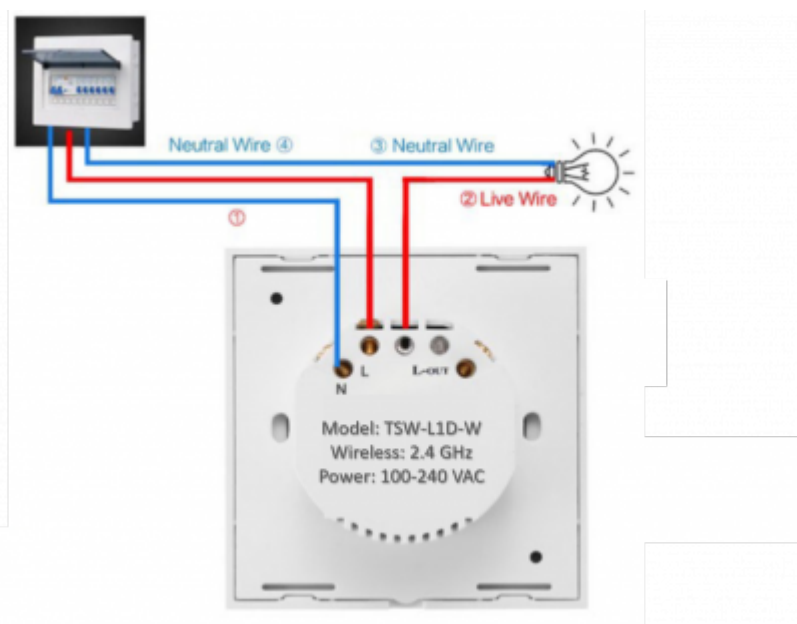

Output	500 W/gang (resistive load); 200 W/gang (LED)
Wireless standard	IEEE 802.11b/g/n; 2.4 GHz
Control mode	APP/Touch/Voice control (Amazon Alexa, Google home...)
Material	Panel: toughened glass; Shell: fire retardant PC
Output contact rating	100,000 cycles
Operating system	Compatible with ios and Android
Dimension	86 x 86 x 35 mm

Terminals

From:

<http://wiki.hiq-home.com/> -

Permanent link:

<http://wiki.hiq-home.com/doku.php?id=en:ms_main:tsw-l1d-y&rev=1618176054>

Last update: **2021/04/11 21:20**