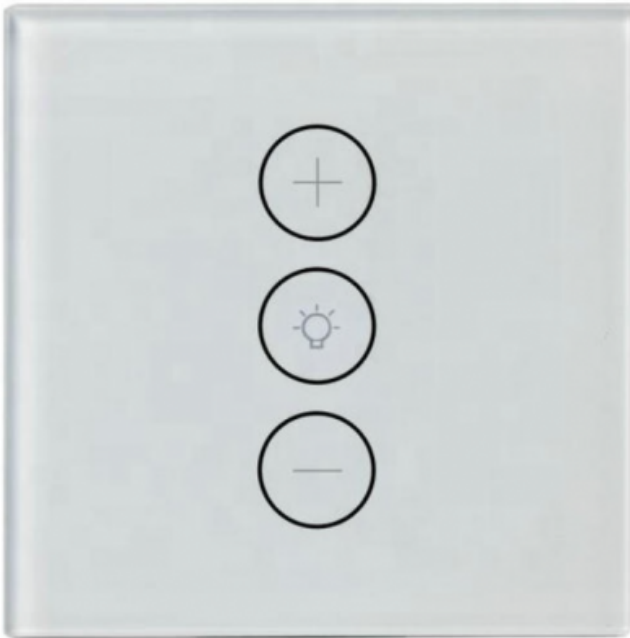

# Wireless touch wall switch

Wall glass finish touch switch with relay output

Model:	<b>TSW-L1D-y</b>
Colour:	<b>y: W-white, B-black, G-gold, C-custom</b>
Connects:	app, lighting circuit
Mounting:	In wall

## Features

- Aestetical look
- Easy mount
- Pleasant feel
- Scene control - One key to control multiple devices
- APP support - smart life or tuya smart app
- Share Control on several smart phones
- Voice control via Alexa or Google home

## Technical specifications

Input	AC 100-250 V, 50/60 Hz
Output	500 W/gang (resistive load); 200 W/gang (LED)
Wireless standard	IEEE 802.11b/g/n; 2.4 GHz
Control mode	APP/Touch/Voice control (Amazon Alexa, Google home...)
Material	Panel: toughened glass; Shell: fire retardant PC
Output contact rating	100,000 cycles
Operating system	Compatible with ios and Android
Dimension	86 x 86 x 35 mm