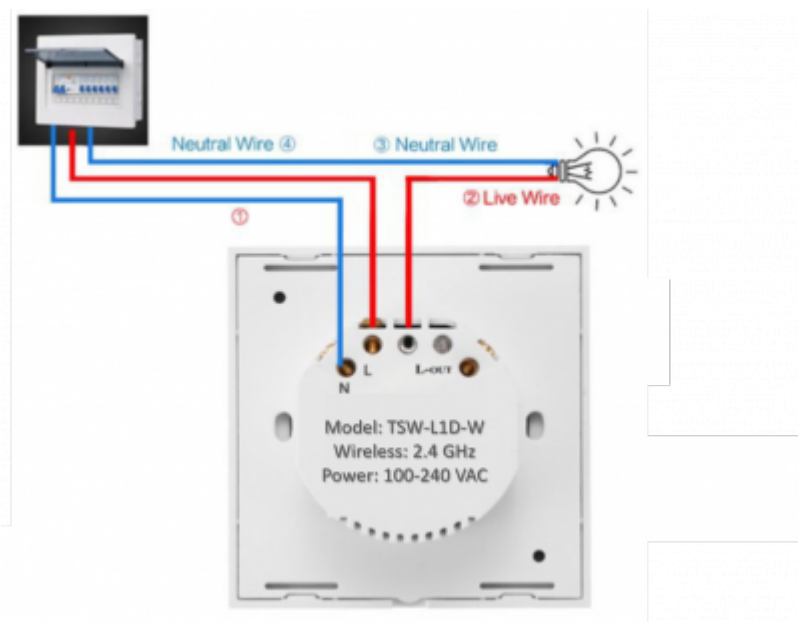

Technical specifications

Input	AC 100-250 V, 50/60 Hz
Output	500 W/gang (resistive load); 200 W/gang (LED)
Wireless standard	IEEE 802.11b/g/n; 2.4 GHz
Control mode	APP/Touch/Voice control (Amazon Alexa, Google home...)
Material	Panel: toughened glass; Shell: fire retardant PC
Output contact rating	100,000 cycles
Operating system	Compatible with ios and Android
Dimension	86 x 86 x 35 mm

Terminals

From:
<http://wiki.hiq-home.com/> -

Permanent link:
<http://wiki.hiq-home.com/doku.php?id=en:ms_main:tsw-l1d-y&rev=1618176138>

Last update: **2021/04/11 21:22**