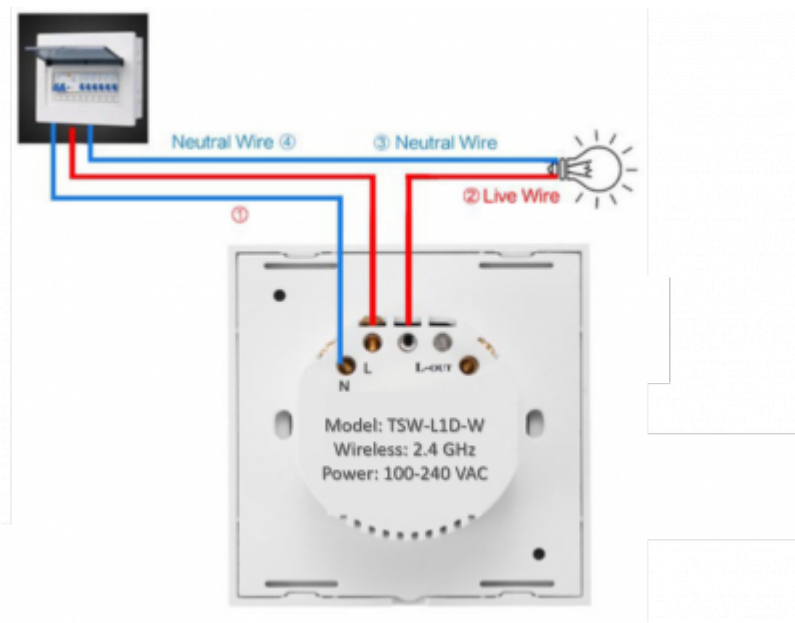

Technical specifications

Input	AC 100-250 V, 50/60 Hz
Output	500 W/gang (resistive load); 200 W/gang (LED)
Wireless standard	IEEE 802.11b/g/n; 2.4 GHz
Control mode	APP/Touch/Voice control (Amazon Alexa, Google home...)
Material	Panel: toughened glass; Shell: fire retardant PC
Output contact rating	100,000 cycles
Operating system	Compatible with ios and Android
Dimension	86 x 86 x 35 mm

Terminals

From:
<http://wiki.hiq-home.com/> -

Permanent link:
<http://wiki.hiq-home.com/doku.php?id=en:ms_main:tsw-l1d-y&rev=1618176138>

Last update: **2021/04/11 21:22**