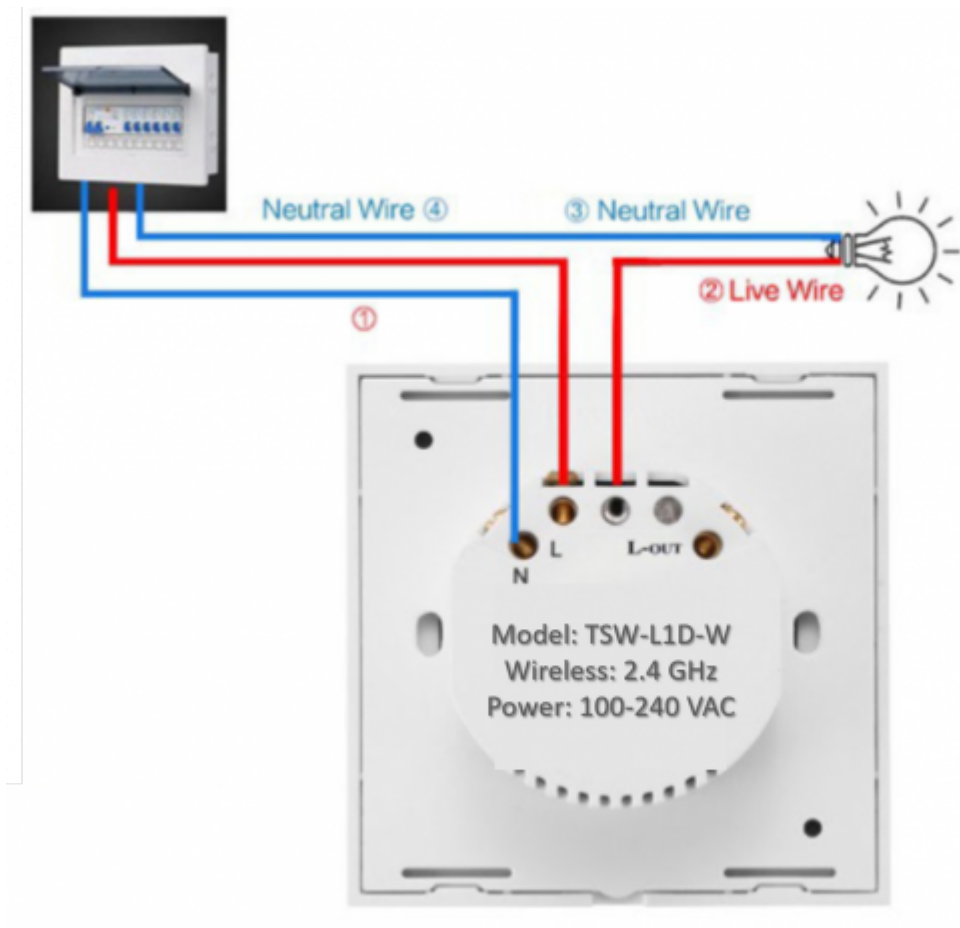

Technical specifications

Input	AC 100-250 V, 50/60 Hz
Output	500 W/gang (resistive load); 200 W/gang (LED)
Wireless standard	IEEE 802.11b/g/n; 2.4 GHz
Control mode	APP/Touch/Voice control (Amazon Alexa, Google home...)
Material	Panel: toughened glass; Shell: fire retardant PC
Output contact rating	100,000 cycles
Operating system	Compatible with ios and Android
Dimension	86 x 86 x 35 mm

Terminals

From:

<http://wiki.hiq-home.com/> -

Permanent link:

<http://wiki.hiq-home.com/doku.php?id=en:ms_main:tsw-l1d-y&rev=1618176156>

Last update: **2021/04/11 21:22**