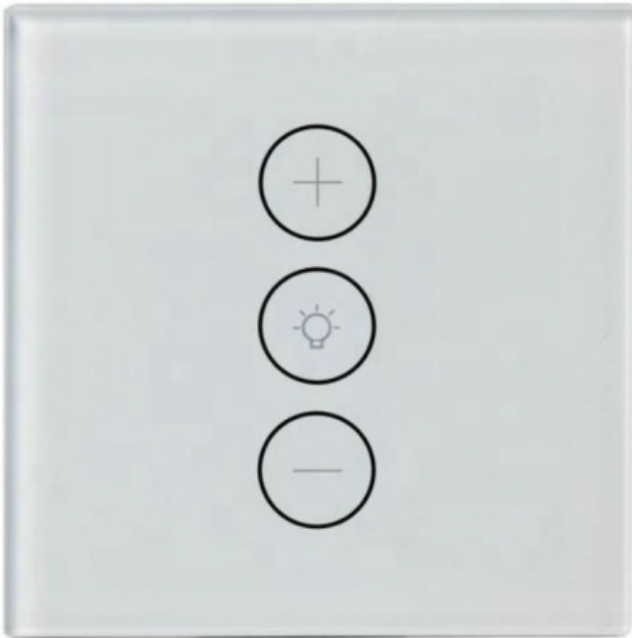

# Wireless touch wall switch

## Wall glass finish touch switch with relay output

Model:	<b>TSW-L1D-y</b>
Colour:	<b>y: W-white, B-black, G-gold, C-custom</b>
Connects:	app, lighting circuit
Mounting:	In wall

## Features

- Aestetical look
- Easy mount
- Pleasant feel
- Scene control - One key to control multiple devices
- APP support - smart life or tuya smart app
- Share Control on several smart phones
- Voice control via Alexa or Google home

## Technical specifications

Input	AC 100-250 V, 50/60 Hz
Output	500 W/gang (resistive load); 200 W/gang (LED)
Wireless standard	IEEE 802.11b/g/n; 2.4 GHz
Control mode	APP/Touch/Voice control (Amazon Alexa, Google home...)
Material	Panel: toughened glass; Shell: fire retardant PC
Output contact rating	100,000 cycles
Operating system	Compatible with ios and Android
Dimension	86 x 86 x 35 mm