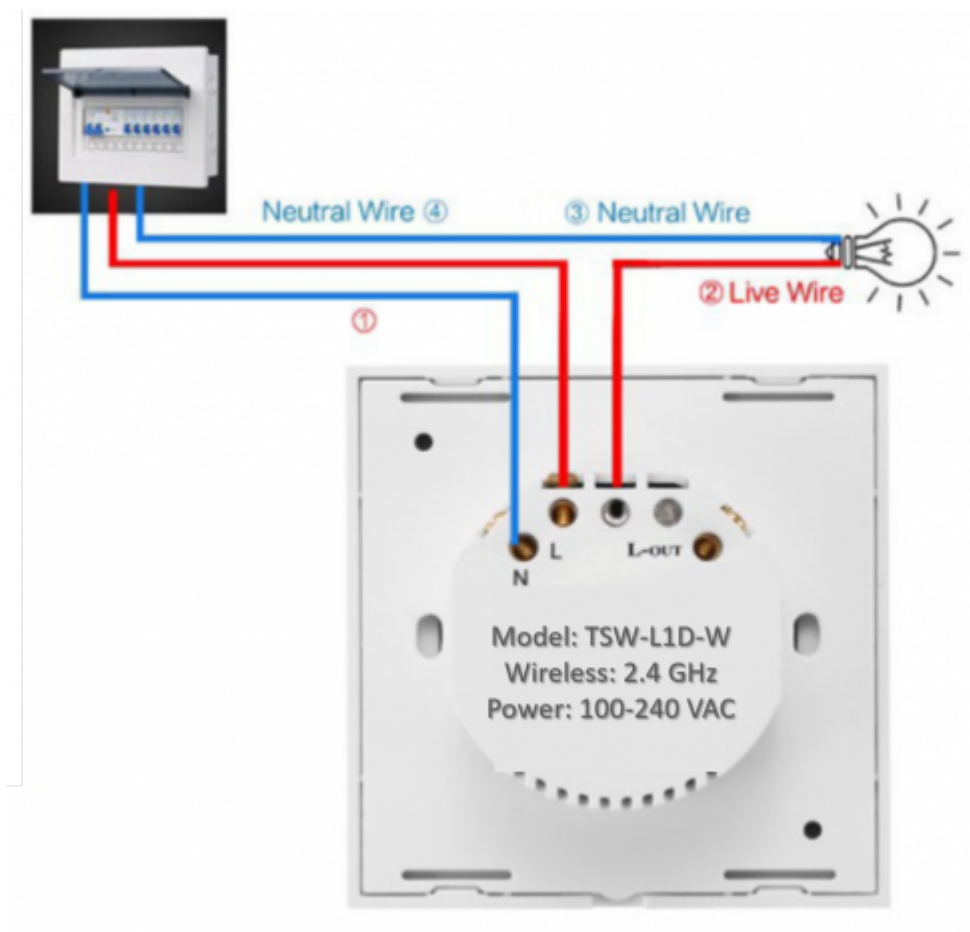

Technical specifications

Input	AC 100-250 V, 50/60 Hz
Output	500 W/gang (resistive load); 200 W/gang (LED)
Wireless standard	IEEE 802.11b/g/n; 2.4 GHz
Control mode	APP/Touch/Voice control (Amazon Alexa, Google home...)
Material	Panel: toughened glass; Shell: fire retardant PC
Output contact rating	100,000 cycles
Operating system	Compatible with ios and Android
Dimension	86 x 86 x 35 mm

Terminals

From:

<http://wiki.hiq-home.com/> -

Permanent link:

<http://wiki.hiq-home.com/doku.php?id=en:ms_main:tsw-l1d-y&rev=1618176156>

Last update: **2021/04/11 21:22**