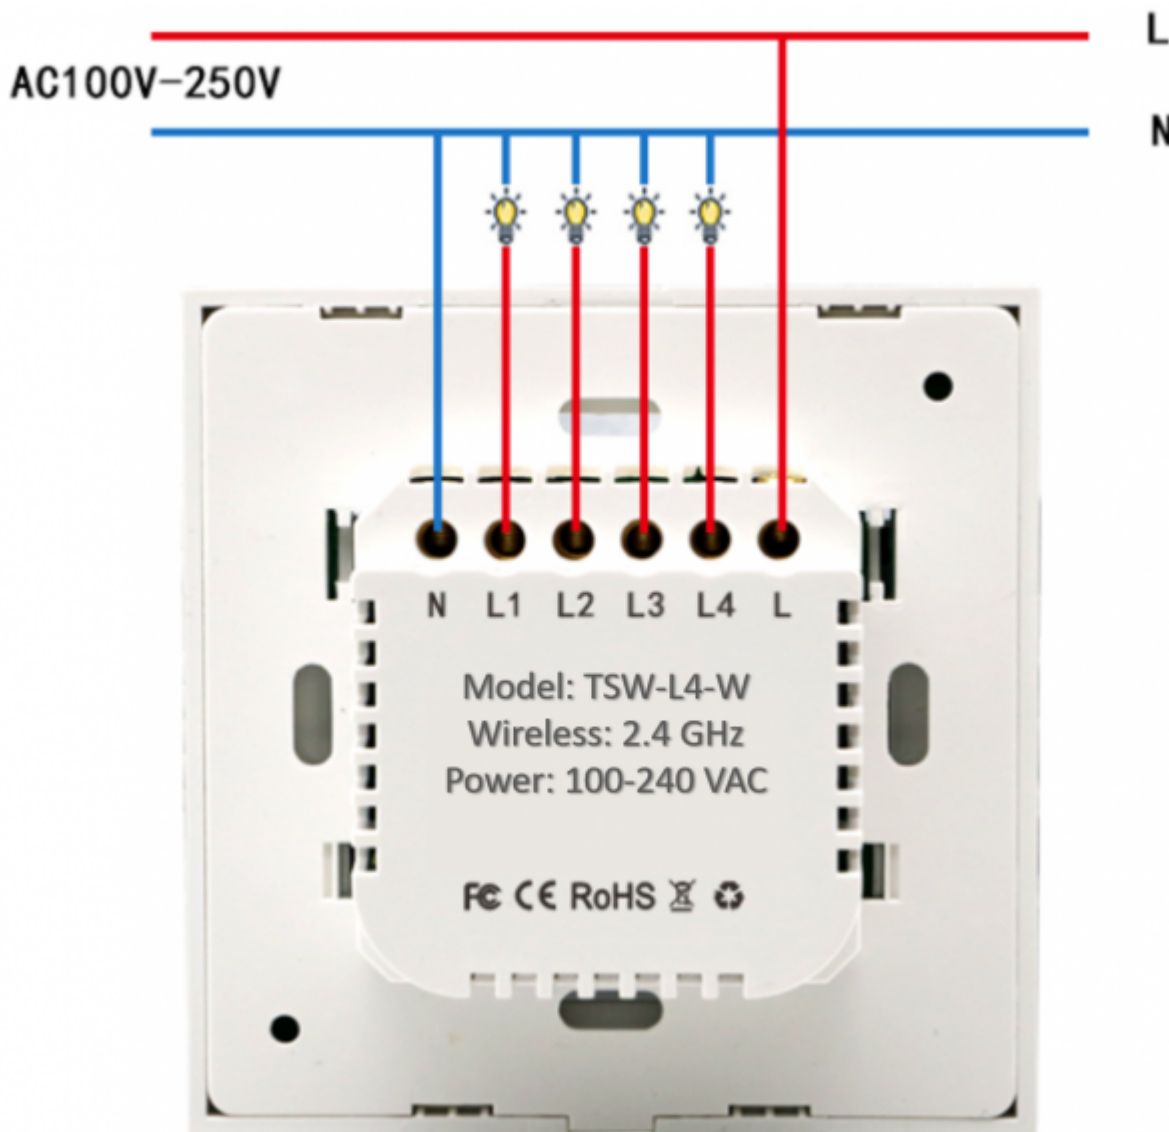

Technical specifications

Input	AC 100-250 V, 50/60 Hz
Output	500 W/gang (resistive load); 200 W/gang (LED)
Wireless standard	IEEE 802.11b/g/n; 2.4 GHz
Control mode	APP/Touch/Voice control (Amazon Alexa, Google home...)
Material	Panel: toughened glass; Shell: fire retardant PC
Output contact rating	100,000 cycles
Operating system	Compatible with ios and Android
Dimension	86 x 86 x 35 mm

Terminals