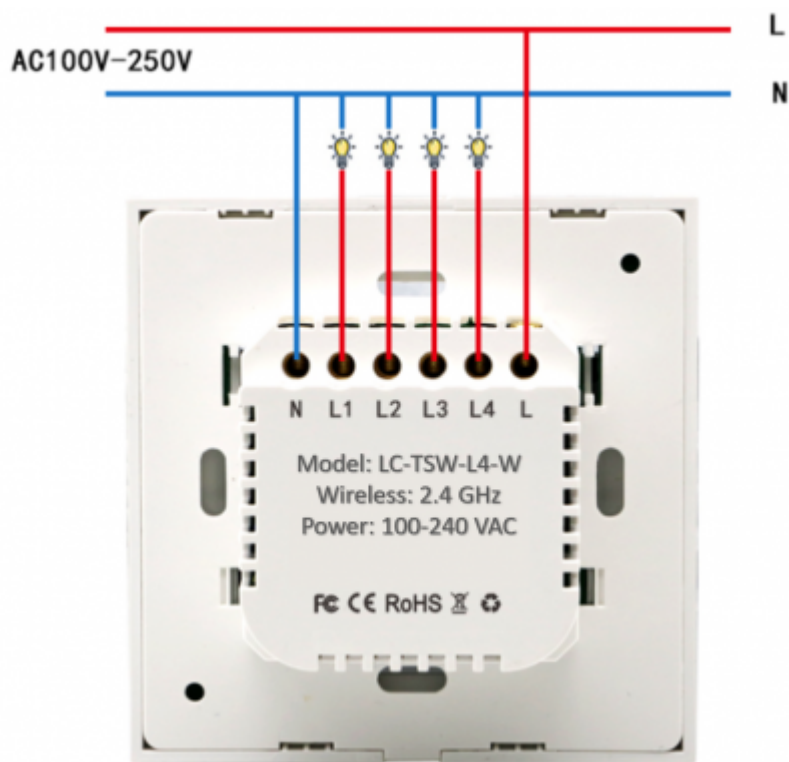

Technical specifications

Input	AC 100-250 V, 50/60 Hz
Output	500 W/gang (resistive load); 200 W/gang (LED)
Wireless standard	IEEE 802.11b/g/n; 2.4 GHz
Control mode	APP/Touch/Voice control (Amazon Alexa, Google home...)
Material	Panel: toughened glass; Shell: fire retardant PC
Output contact rating	100,000 cycles
Operating system	Compatible with ios and Android
Dimension	86 x 86 x 35 mm

Terminals

From: <http://wiki.hiq-home.com/> -

Permanent link: <http://wiki.hiq-home.com/doku.php?id=en:ms_main:tsw-lx-y&rev=1618173378>

Last update: **2021/04/11 20:36**