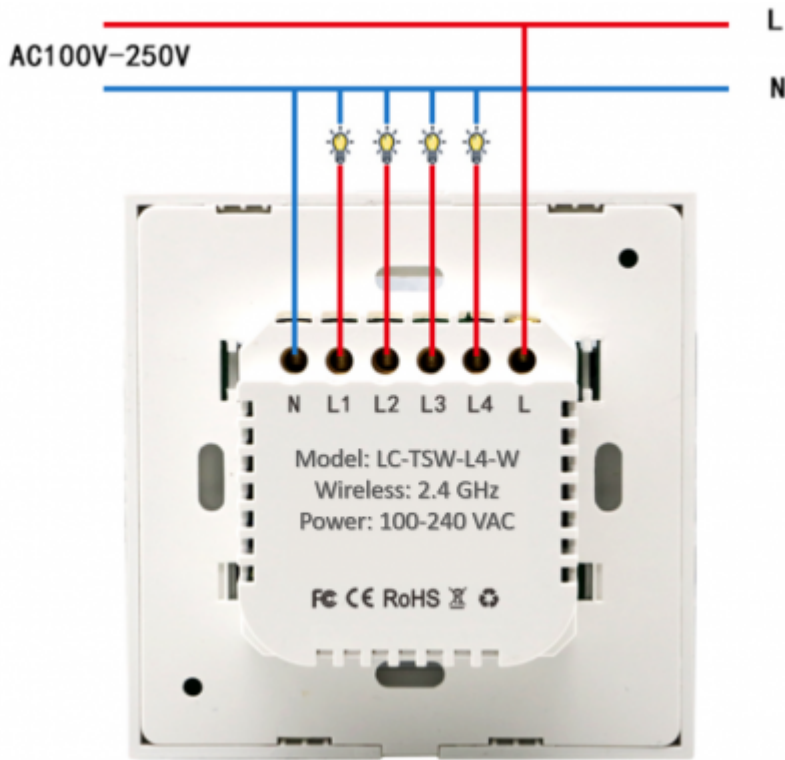

Technical specifications

Input	AC 100-250 V, 50/60 Hz
Output	500 W/gang (resistive load); 200 W/gang (LED)
Wireless standard	IEEE 802.11b/g/n; 2.4 GHz
Control mode	APP/Touch/Voice control (Amazon Alexa, Google home...)
Material	Panel: toughened glass; Shell: fire retardant PC
Output contact rating	100,000 cycles
Operating system	Compatible with ios and Android
Dimension	86 x 86 x 35 mm

Terminals

From:
<https://wiki.hiq-home.com/> -

Permanent link:
<https://wiki.hiq-home.com/doku.php?id=en:ms_main:tsw-lx-y&rev=1618173378>

Last update: **2021/04/11 20:36**