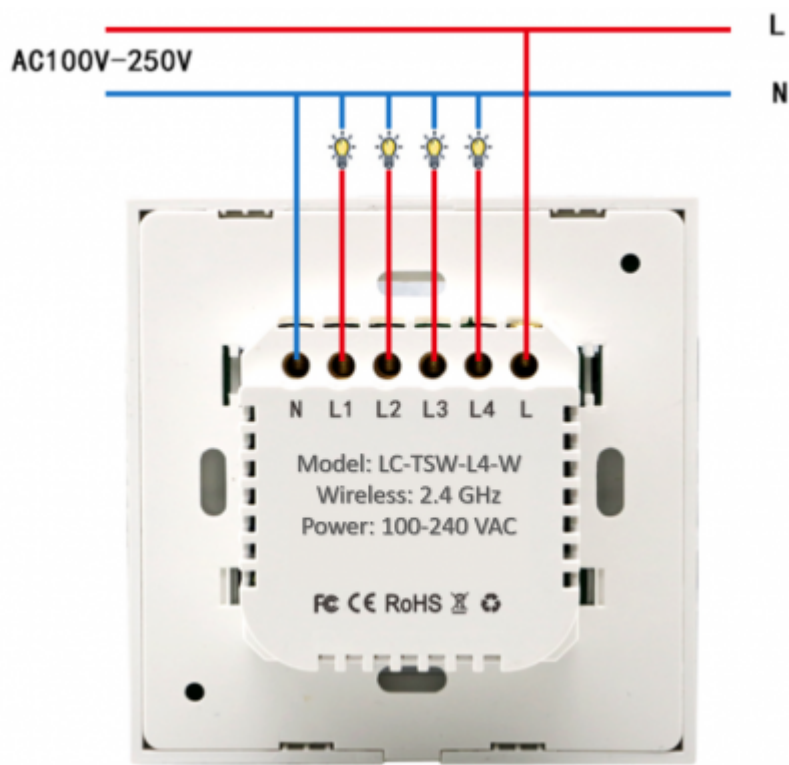

Technical specifications

Input	AC 100-250 V, 50/60 Hz
Output	500 W/gang (resistive load); 200 W/gang (LED)
Wireless standard	IEEE 802.11b/g/n; 2.4 GHz
Control mode	APP/Touch/Voice control (Amazon Alexa, Google home...)
Material	Panel: toughened glass; Shell: fire retardant PC
Output contact rating	100,000 cycles
Operating system	Compatible with ios and Android
Dimension	86 x 86 x 35 mm

Terminals

From:
<http://wiki.hiq-home.com/> -

Permanent link:
<http://wiki.hiq-home.com/doku.php?id=en:ms_main:tsw-lx-y&rev=1618173378>

Last update: **2021/04/11 20:36**