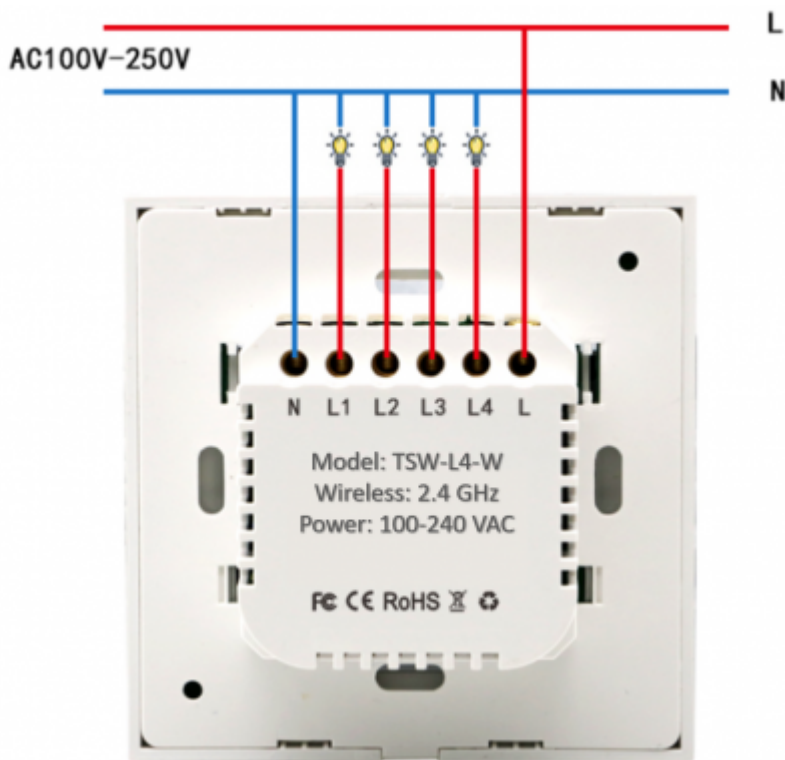

Technical specifications

Input	AC 100-250 V, 50/60 Hz
Output	500 W/gang (resistive load); 200 W/gang (LED)
Wireless standard	IEEE 802.11b/g/n; 2.4 GHz
Control mode	APP/Touch/Voice control (Amazon Alexa, Google home...)
Material	Panel: toughened glass; Shell: fire retardant PC
Output contact rating	100,000 cycles
Operating system	Compatible with ios and Android
Dimension	86 x 86 x 35 mm

Terminals

From:
<https://wiki.hiq-home.com/> -

Permanent link:
<https://wiki.hiq-home.com/doku.php?id=en:ms_main:tsw-lx-y&rev=1618176369>

Last update: **2021/04/11 21:26**