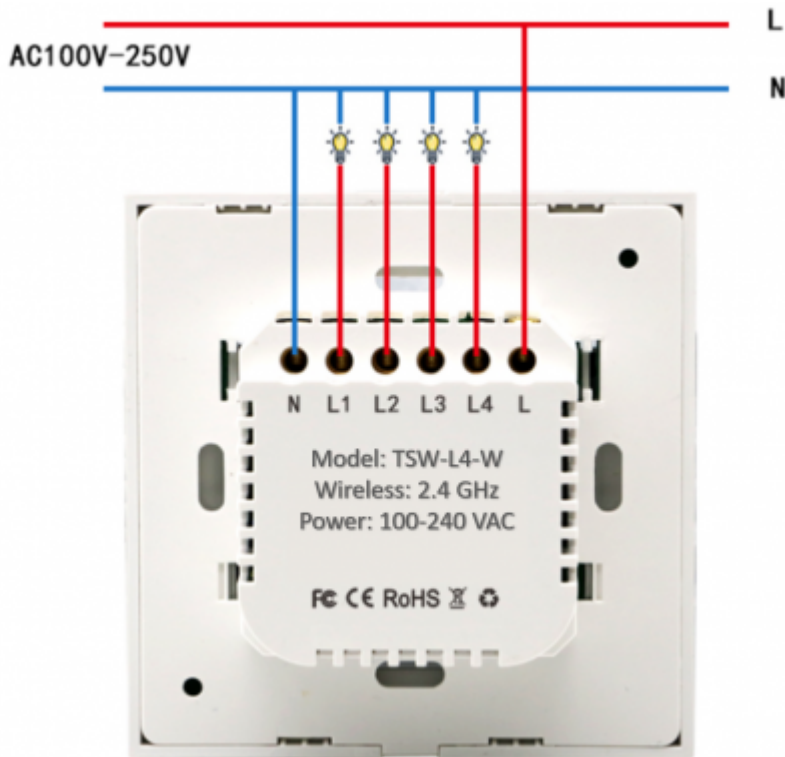

Technical specifications

Input	AC 100-250 V, 50/60 Hz
Output	500 W/gang (resistive load); 200 W/gang (LED)
Wireless standard	IEEE 802.11b/g/n; 2.4 GHz
Control mode	APP/Touch/Voice control (Amazon Alexa, Google home...)
Material	Panel: toughened glass; Shell: fire retardant PC
Output contact rating	100,000 cycles
Operating system	Compatible with ios and Android
Dimension	86 x 86 x 35 mm

Terminals

From:
<http://wiki.hiq-home.com/> -

Permanent link:
<http://wiki.hiq-home.com/doku.php?id=en:ms_main:tsw-lx-y&rev=1618176369>

Last update: **2021/04/11 21:26**