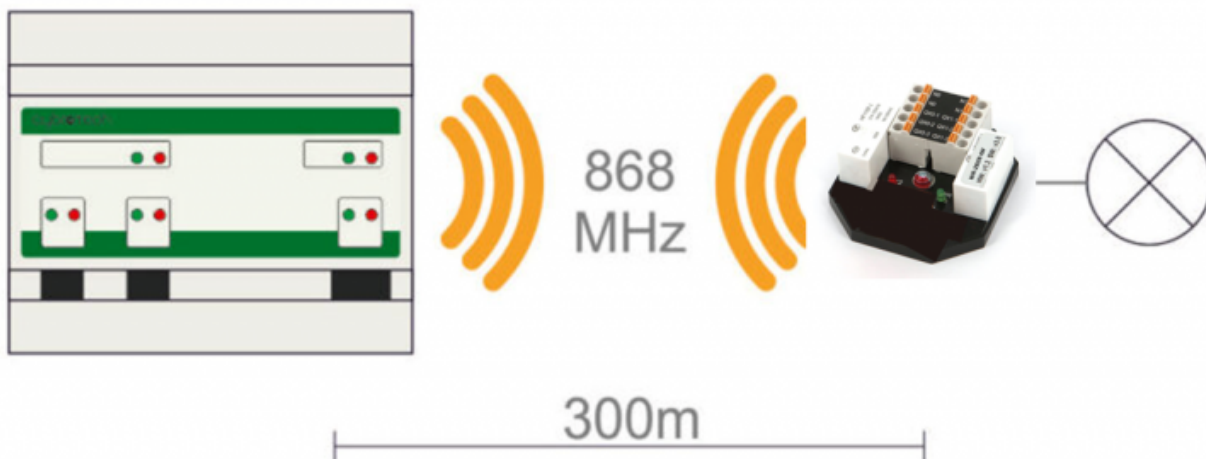

Cybro-3-RFM