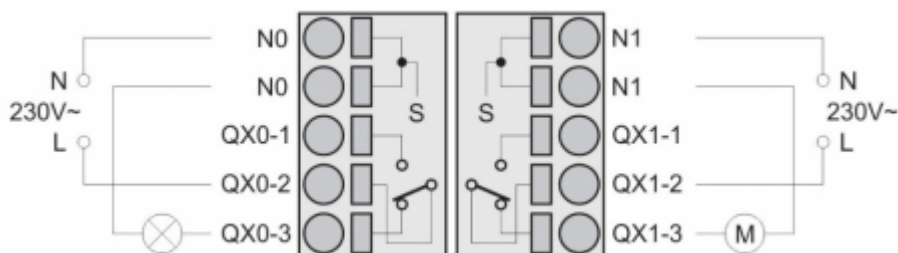

Terminals

From: <https://wiki.hiq-home.com/> -

Permanent link: <https://wiki.hiq-home.com/doku.php?id=en:ms_main:wr-2b2r&rev=1672959972>

Last update: 2023/01/05 23:06