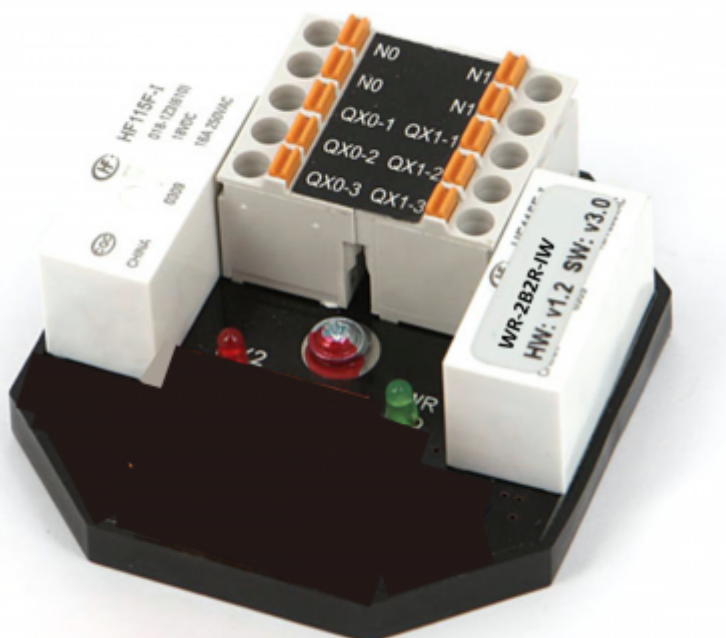

# Wireless Buttons-Relays

## In-wall mount Wireless module for 2 Buttons and 2 Relays

<b>Model number:</b>	<b>WR-2B2R-IW</b>
Mounting:	in-wall, in junction box behind buttons
<b>Features:</b>	
	2 remote controlled relays, 2 buttons
	Act as modbus RTU slave
	no hopping
	up to 16 modules per network
	protected private connection
	multiple addressable groups
<b>Technical specifications</b>	
Address range:	200 - 207
Data bits and parity:	8n1
Relay output:	2 A 250 Vac resistive
Dimensions:	50×50×15mm

# Cybro-3-RFM