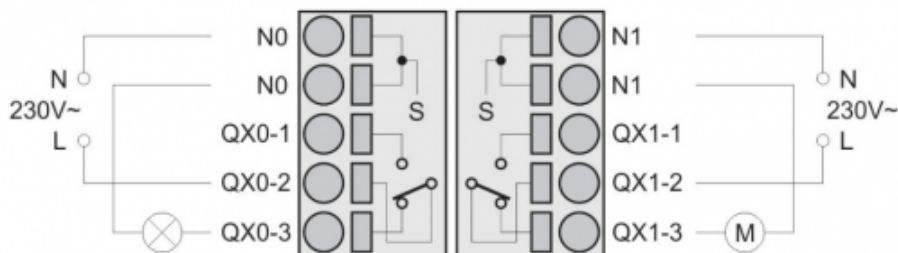

Terminals

From:
<http://wiki.hiq-home.com/> -

Permanent link:
<http://wiki.hiq-home.com/doku.php?id=en:ms_main:wr-2b2r&rev=1672960229>

Last update: **2023/01/05 23:10**