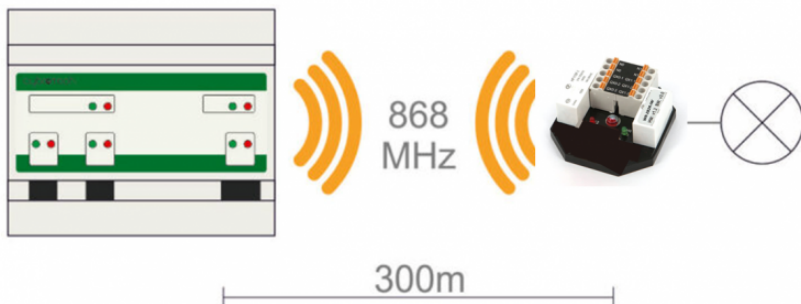

Cybro-3-RFM