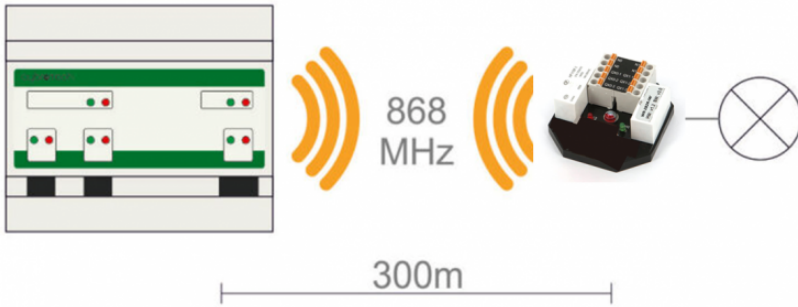

Cybro-3-RFM