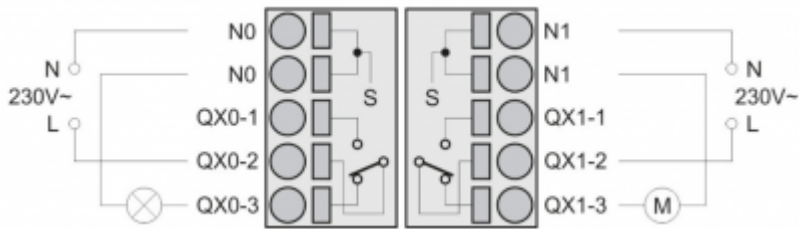

Terminals

From: <http://wiki.hiq-home.com/> -

Permanent link: <http://wiki.hiq-home.com/doku.php?id=en:ms_main:wr-2b2r&rev=1672960248>

Last update: 2023/01/05 23:10