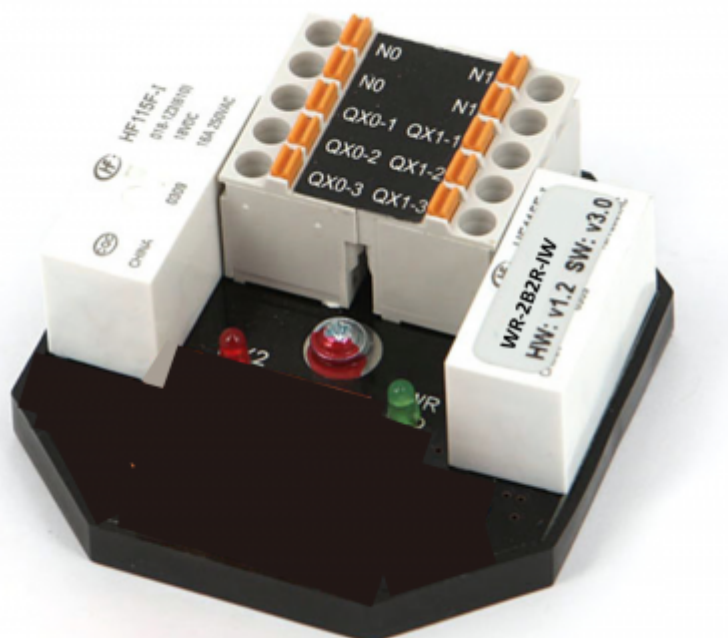

## In-wall mount Wireless module for 2 Buttons and 2 Relays

<b>Model number:</b>	<b>WR-2B2R-IW</b>
Mounting:	in-wall, in junction box behind buttons
<b>Features:</b>	
	2 remote controlled relays, 2 buttons
	Act as modbus RTU slave
	no hopping
	up to 16 modules per network
	protected private connection
	multiple addressable groups
<b>Technical specifications</b>	
Address range:	200 - 207
Data bits and parity:	8n1
Relay output:	2 A 250 Vac resistive
Dimensions:	50×50×15mm

### Cybro-3-RFM