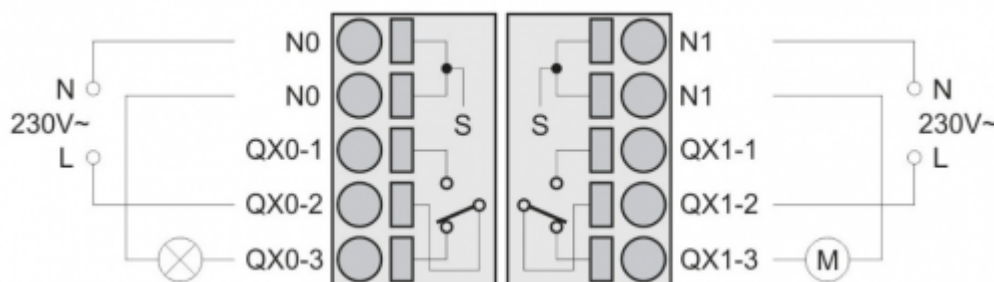

Terminals

From: <https://wiki.hiq-home.com/> -

Permanent link: <https://wiki.hiq-home.com/doku.php?id=en:ms_main:wr-2b2r&rev=1672960519>

Last update: 2023/01/05 23:15