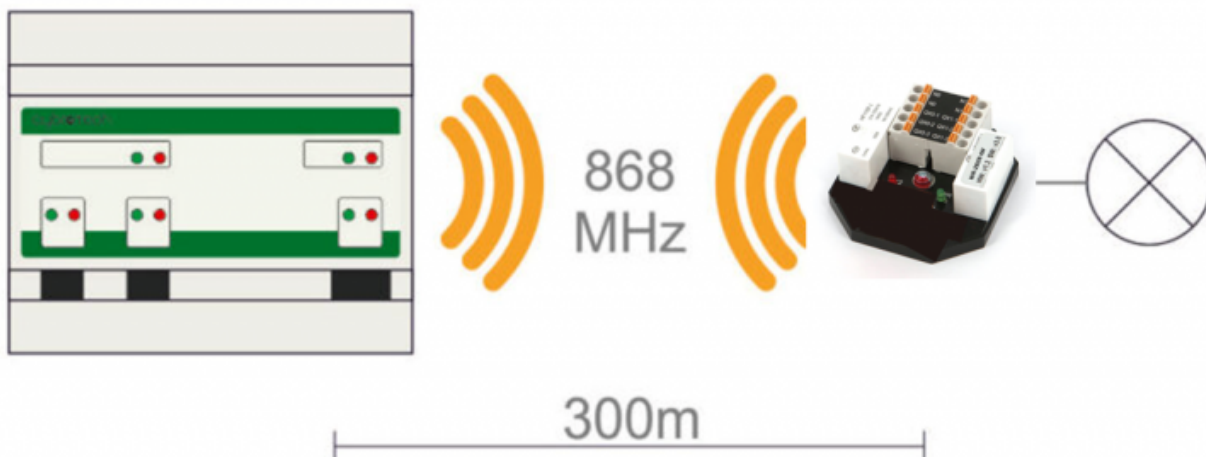

Cybro-3-RFM