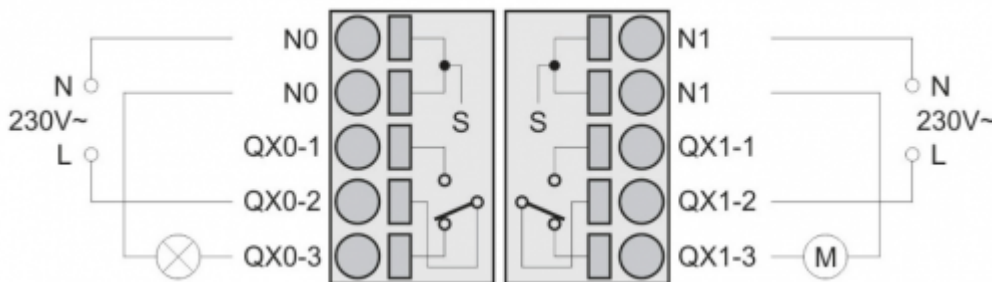

Terminals

From: <https://wiki.hiq-home.com/> -

Permanent link: <https://wiki.hiq-home.com/doku.php?id=en:ms_main:wr-2b2r&rev=1672960609>

Last update: 2023/01/05 23:16