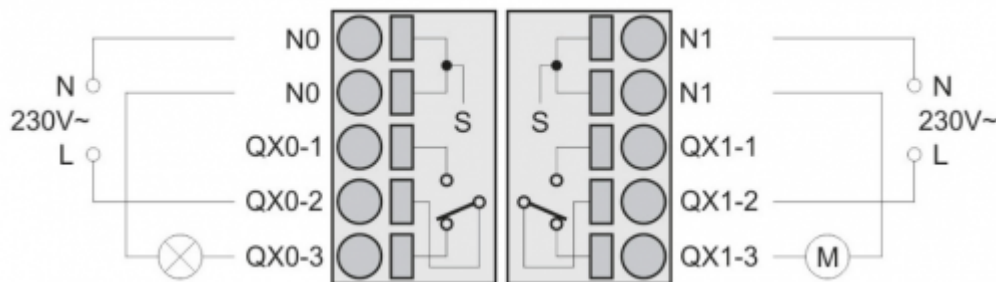

Terminals

From: <http://wiki.hiq-home.com/> -

Permanent link: <http://wiki.hiq-home.com/doku.php?id=en:ms_main:wr-2b2r&rev=1672960609>

Last update: 2023/01/05 23:16