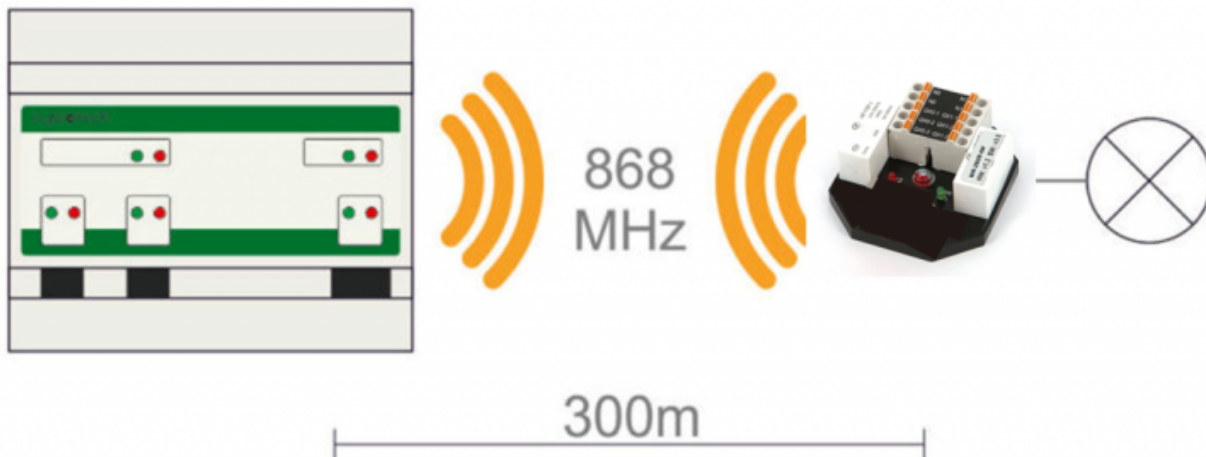

Cybro-3-RFM