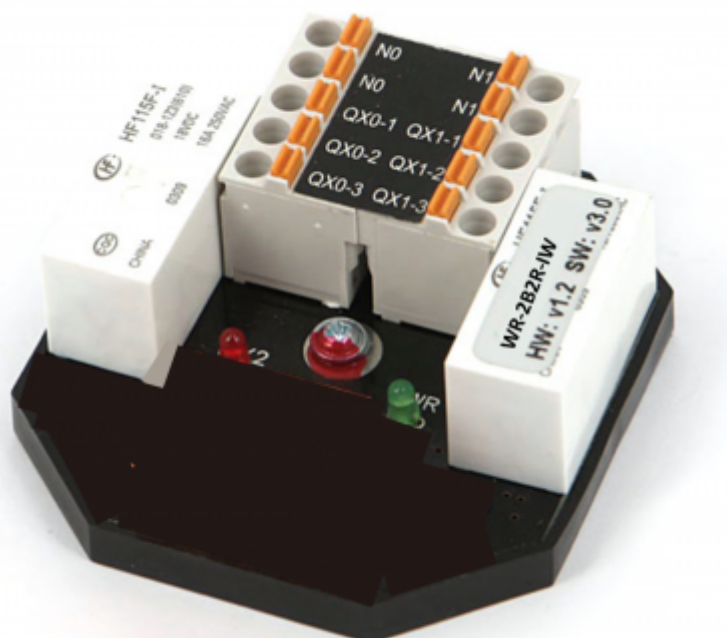

## In-wall mount Wireless module for 2 Buttons and 2 Relays

<b>Model number:</b>	<b>WR-2B2R-IW</b>
Mounting:	in-wall, in junction box behind buttons
<b>Features:</b>	
	2 remote controlled relays, 2 buttons
	Act as modbus RTU slave
	no hopping
	up to 16 modules per network
	protected private connection
	multiple addressable groups

</WRAP>

<b>Technical specifications</b>	
Address range:	200 - 207
Data bits and parity:	8n1
Relay output:	2 A 250 Vac resistive
Dimensions:	50×50×15mm