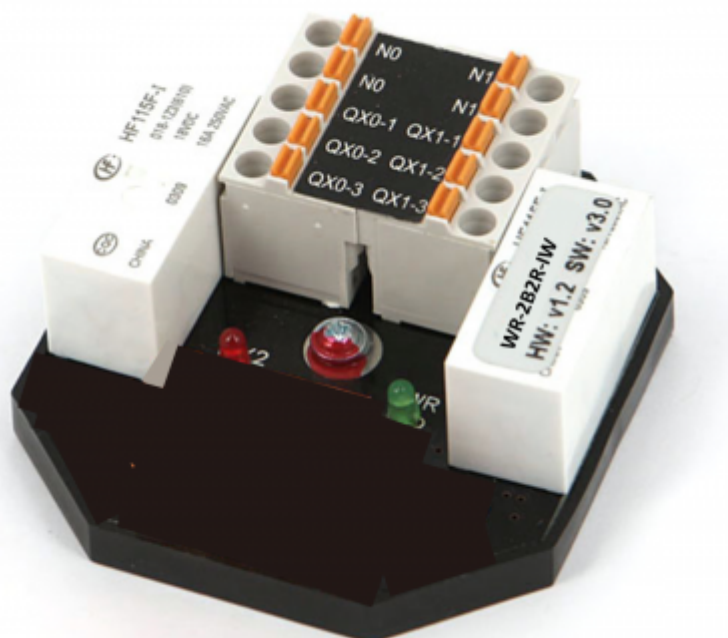

## In-wall mount Wireless module for 2 Buttons and 2 Relays

<b>Model number:</b>	<b>WR-2B2R-IW</b>
Mounting:	in-wall, in junction box behind buttons
<b>Features:</b>	
	2 remote controlled relays, 2 buttons
	Act as modbus RTU slave
	no hopping
	up to 16 modules per network
	protected private connection
	multiple addressable groups

</WRAP>

<b>Technical specifications</b>	
Address range:	200 - 207
Data bits and parity:	8n1
Relay output:	2 A 250 Vac resistive
Dimensions:	50×50×15mm