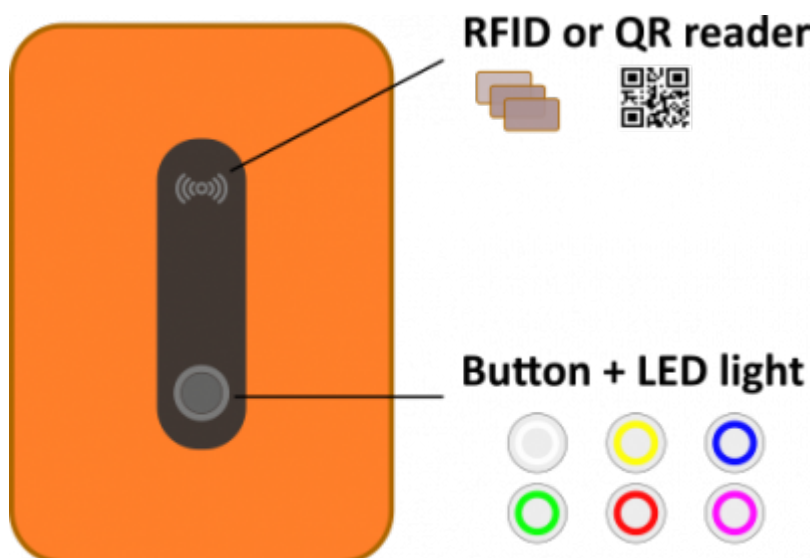

Robotina Charger Introduction

PLUG IN & GO

Simply connect vehicle to charge and unplug to drive.

Robotina Charger makes charging as easy as possible by enabling of charging using button on housing or by application on cloud.

BUTTON & LED on housing

- charging starts automatically as soon as vehicle is connected with power cable
- press button to stop charging, press again to restart
- press and hold button to activate priority charging
- LED light indicates charging status
- operating with button doesn't require active application

*Button on housing and "button" on cloud application share same functionality. It doesn't matter which one is used.

RFID or QR

- authentication for users
- charging starts after authentication is successful
- RFID or QR reader could be installed on housing, both is not possible.

LOCKED

- disable unauthorized use of charging station
- locked is deactivated by authorized RFID card, key fob or by cloud application

ECONOMY CHARGING

- allows charging with a current set by user
- charging at low tariff only (depending on table set by user)
- charging by surplus energy only or in combination with grid power