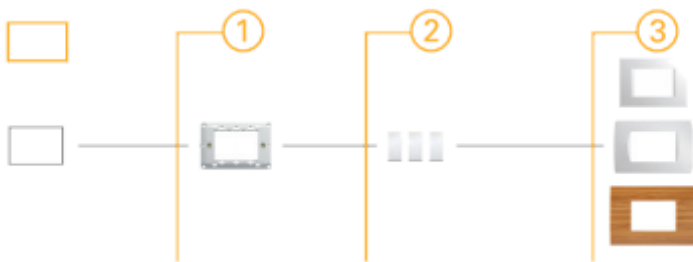

Push button illumination	CAD-SW-LED-IQ	white LED illumination	In-field, flush box in buttons
Bus extender	CAD-BE-PROT-IQ	RJ9 to wires bus adapter, surge protection	Cabinet; DIN rail 2M
Bus cable	CAD-P-IQ	2.5 cm RJ9 to RJ9 bus cable	Cabinet; module to module, 2.5cm
	CAD-P2-IQ	2 m RJ9 to RJ9 bus cable	Cabinet; module to module, 2m
Temperature sensor	ES-IQ	External temperature sensor	In-field
	ES-A-IQ	External temperature sensor in Aluminum housing	In-field

Training and Demo material

Name	Code	Description
Demo suitcase	HIQ-MOB-ST-KIT	Mobile demonstration set
Demo suitcase and set	HIQ-MOB-EX-KIT	Mobile demonstration set + start set
Demo wall	HIQ-WALL-KIT	"Window to future" multimedia set

Stylish accessories

Name	Code	Description