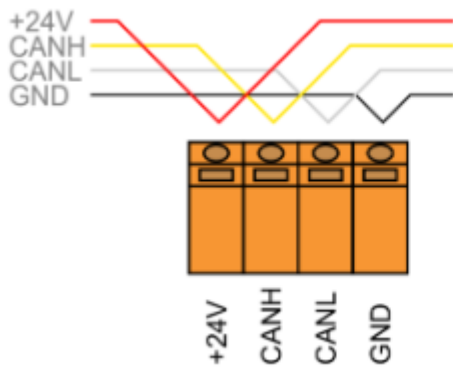

Technical specifications

Display	LCD 2×20 characters
Characters size	3x5mm
Keys	5 touch keys, tactile feedback
Backlight	blue LED, adjustable 0...100%
IR receiver	RC5 36kHz, receiving distance 5m
Input type	dry contact, internal pull-up 12V 2mA, analog input 0...10V (10bit, 0..1023)
Temperature measurement	from 0°C to +50°C
error:	0.5°C typ.(0°C to +50°C, backlight at 20%)
resolution:	0.1°C (12bit)
readout:	0.1°C (254 equals 25.4°C)
Humidity measurement:	from 0 to 100%rh, non-condensing
error:	2% rh @25°C
response time:	15s
stability:	1% rh @ 50% rh in 5 years
resolution:	1% (7 bit)
readout:	1% rh (45 equals 45% rh)
External temperature sensor:	ES-P, ES-B or ES-W
Power supply:	24V (18..28V) 50mA
Degree of protection:	IP20
Operating conditions:	0..50°C, 0..85% rh non-condensing
Storage temperature:	-20..75°C
Mounting:	M4 installation box or wall
Dimensions:	144x80x7mm
Weight:	200g
Level of ambient pollution:	2
Standards:	EN 60730-1

Terminals