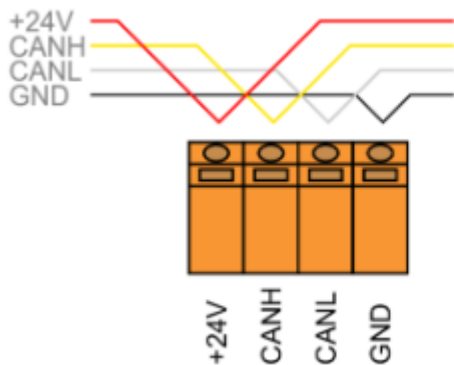

OP-8 Touch operator panel

IEX-2 MODULE

Model number:	OP-8-B	Black tempered glass
	OP-8-W	White tempered glass
	OP-8C-B	Display support characters in Cyrillic, Black tempered glass
	OP-8C-W	Display supports characters in Cyrillic, White tempered glass
Mounting:	M4 installation box, wall (order code OP-8 Wall Kit)	
Dimensions:	144x80x7mm	

Features

- IEX-2 module
- Touch operator panel
- LCD display 2×20 characters
- LCD display white/blue
- Temperature sensor
- Humidity sensor
- Light sensor
- IR receiver
- Beeper
- 1 switch/potentiometer input
- 1 temperature sensor input

Technical specifications

Display	LCD 2x20 characters
Characters size	3x5mm
Keys	5 touch keys, tactile feedback
Backlight	blue LED, adjustable 0...100%
IR receiver	RC5 36kHz, receiving distance 5m
Input type	dry contact, internal pull-up 12V 2mA, analog input 0...10V (10bit, 0..1023)
Temperature measurement	from 0°C to +50°C
error:	0.5°C typ.(0°C to +50°C, backlight at 20%)
resolution:	0.1°C (12bit)
readout:	0.1°C (254 equals 25.4°C)
Humidity measurement:	from 0 to 100%rh, non-condensing
error:	2% rh @25°C
response time:	15s
stability:	1% rh @ 50% rh in 5 years
resolution:	1% (7 bit)
readout:	1% rh (45 equals 45% rh)
External temperature sensor:	ES-P, ES-B or ES-W
Power supply:	24V (18..28V) 50mA
Degree of protection:	IP20
Operating conditions:	0..50°C, 0..85% rh non-condensing
Storage temperature:	-20..75°C
Mounting:	M4 installation box or wall
Dimensions:	144x80x7mm
Weight:	200g
Level of ambient pollution:	2
Standards:	EN 60730-1

Terminals

Optional- Wall mounting kit

Model number:	OP-8-B	Black tempered glass
	OP-8-W	White tempered glass
	OP-8C-B	Display support characters in Cyrillic, Black tempered glass
	OP-8C-W	Display supports characters in Cyrillic, White tempered glass
Mounting:	M4 installation box, wall (order code OP-8 Wall Kit)	
Dimensions:	144x80x7mm	