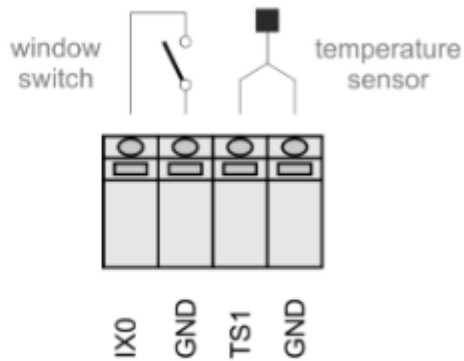

## IEX-2 MODULE

Model number:	<b>OP-8-B</b>	Black tempered glass
	<b>OP-8-W</b>	White tempered glass
	<b>OP-8C-B</b>	Display support characters in Cyrillic, Black tempered glass
	<b>OP-8C-W</b>	Display supports characters in Cyrillic, White tempered glass
Mounting:	M4 installation box, wall (order code OP-8 Wall Kit)	
Dimensions:	144x80x7mm	

## Features

- IEX-2 module
- Touch operator panel
- LCD display 2×20 characters
- LCD display white/blue
- Temperature sensor
- Humidity sensor
- Light sensor
- IR receiver
- Beeper
- 1 switch/potentiometer input
- 1 temperature sensor input

## Technical specifications

<b>Display</b>	LCD 2×20 characters
<b>Characters size</b>	3x5mm
<b>Keys</b>	5 touch keys, tactile feedback
<b>Backlight</b>	blue LED, adjustable 0...100%
<b>IR receiver</b>	RC5 36kHz, receiving distance 5m
<b>Input type</b>	dry contact, internal pull-up 12V 2mA, analog input 0...10V (10bit, 0..1023)
<b>Temperature measurement</b>	from 0°C to +50°C
error:	0.5°C typ.(0°C to +50°C, backlight at 20%)
resolution:	0.1°C (12bit)
readout:	0.1°C (254 equals 25.4°C)
<b>Humidity measurement:</b>	from 0 to 100%rh, non-condensing
error:	2% rh @25°C
response time:	15s
stability:	1% rh @ 50% rh in 5 years
resolution:	1% (7 bit)
readout:	1% rh (45 equals 45% rh)
<b>External temperature sensor:</b>	ES-P, ES-B or ES-W
<b>Power supply:</b>	24V (18..28V) 50mA
<b>Degree of protection:</b>	IP20
<b>Operating conditions:</b>	0..50°C, 0..85% rh non-condensing
<b>Storage temperature:</b>	-20..75°C
<b>Mounting:</b>	M4 installation box or wall
<b>Dimensions:</b>	144x80x7mm
<b>Weight:</b>	200g
<b>Level of ambient pollution:</b>	2
<b>Standards:</b>	EN 60730-1