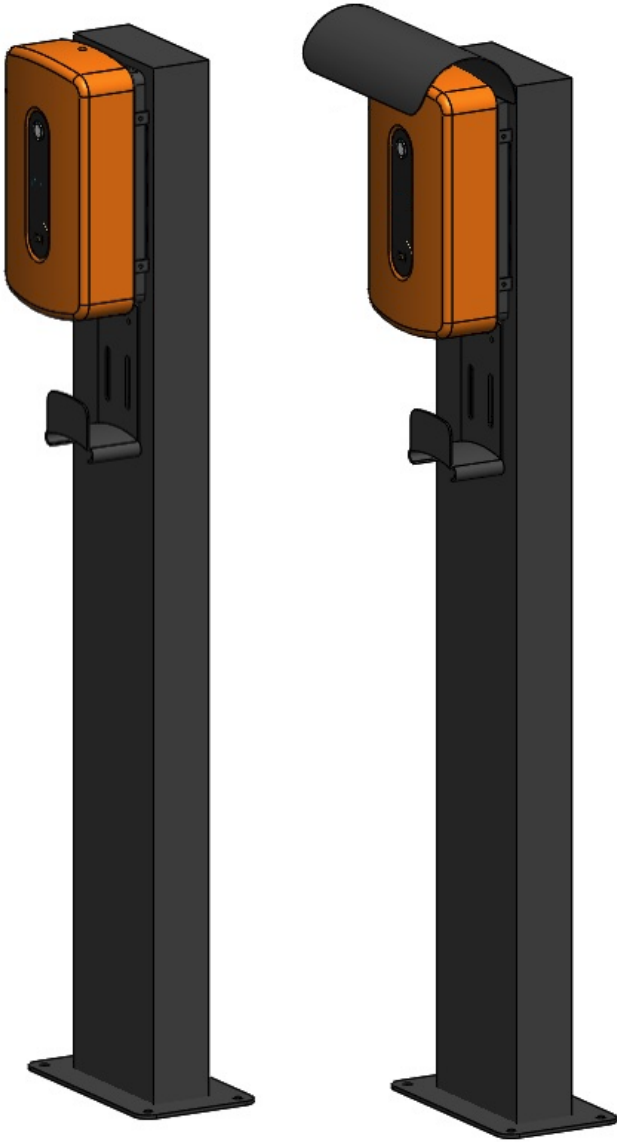

RDX Charger Freestanding set

For independent mounting. When wall mounting is not possible. Recommended use in combination with RDX Charger protective roof (order code RDX-PR)

Order code **RDX-FS**

From:
<http://wiki.hiq-home.com/> -