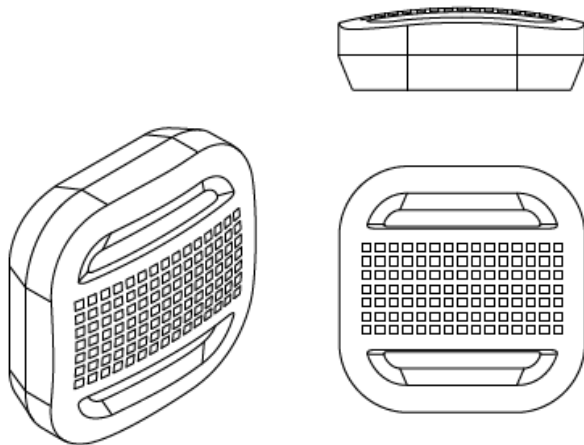

Soft Button

Enocean wireless soft button

Model number:		PB-WE-B1
		PB-WE-B2
		PB-WE-B3
		PB-WE-B4
		PB-WE-B5
		PB-WE-B6
Mounting:	In-field; remote	
Dimensions:	56 x 56 x 20 mm	
Connection:	Wireless EnOcean	
	MC-230-01	
	MC-230-03	
	MC-24-01	
	MC-24-03	
MC-24-05		

- No battery
- Wireless
- Shock proof, Spill resistant, Magnetic

From:
<https://wiki.hiq-home.com/> -

Permanent link:
https://wiki.hiq-home.com/doku.php?id=soft_button&rev=1592468650

Last update: **2020/06/18 08:24**