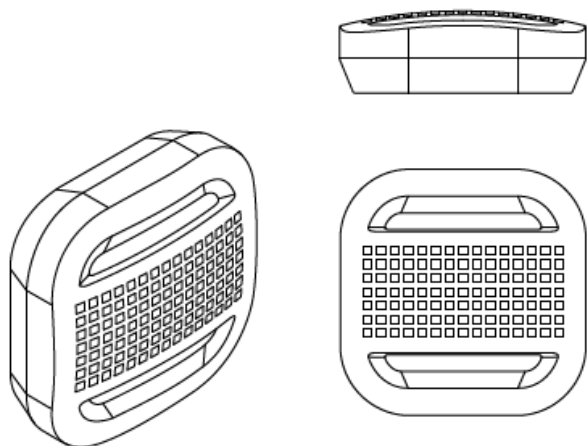

Soft Button

Enocean wireless soft button

| | | |
|---------------|---|-----------------|
| Model number: |  | PB-WE-B1 |
| |  | PB-WE-B2 |
| |  | PB-WE-B3 |
| |  | PB-WE-B4 |
| |  | PB-WE-B5 |
| |  | PB-WE-B6 |
| Mounting: | In-field; remote | |
| Dimensions: | 36 x 36 x 12 mm | |
| Connection: | Wireless EnOcean | |
| | MC-230-01 | |
| | MC-230-03 | |
| | MC-24-01 | |
| | MC-24-03 | |
| | MC-24-05 | |