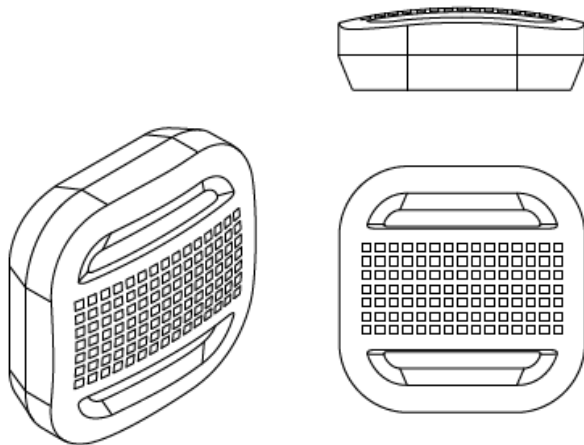

Soft Button

Enocean wireless soft button

Model number:		PB-WE-B1
		PB-WE-B2
		PB-WE-B3
		PB-WE-B4
		PB-WE-B5
		PB-WE-B6
Mounting:	In-field; remote	
Dimensions:	36 x 36 x 12 mm	
Connection:	Wireless EnOcean	
	MC-230-01	
	MC-230-03	
	MC-24-01	
	MC-24-03	
MC-24-05		

Technical specifications

Power supply:	Battery CR2032
Battery life:	7 years
Range:	Up to 30m indoor
Operational temperature:	-10°C to 50°
EEP (EnOcean Profile):	D2-03-0A
Dimensions :	36 x 36 x 12 mm
Protection index:	IP67
Frequency range:	868.0 to 868.6 MHz
Maximal power radio :	+3dBm