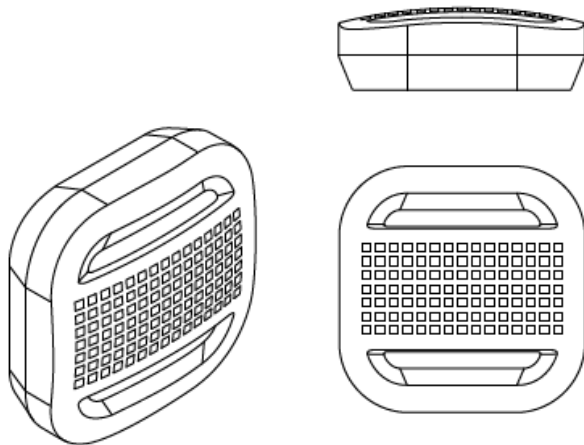

Soft Button

Enocean wireless soft button

Model number:		PB-WE-B1
		PB-WE-B2
		PB-WE-B3
		PB-WE-B4
		PB-WE-B5
		PB-WE-B6
Mounting:	In-field; remote	
Dimensions:	36 x 36 x 12 mm	
Connection:	Wireless EnOcean	
	MC-230-01	
	MC-230-03	
	MC-24-01	
	MC-24-03	
MC-24-05		

Features

This smart button, compatible with EnOcean devices using the profile D2-03-0A, has 3 types of press (Single press, Double press, Long press) to customize to launch your own scenarios and control your home: light, heating, home access etc.

Technical specifications

Power supply:	Battery CR2032
Battery life:	7 years
Range:	Up to 30m indoor
Operational temperature:	-10°C to 50°
EEP (EnOcean Profile):	D2-03-0A
Dimensions :	36 x 36 x 12 mm
Protection index:	IP67
Frequency range:	868.0 to 868.6 MHz
Maximal power radio :	+3dBm