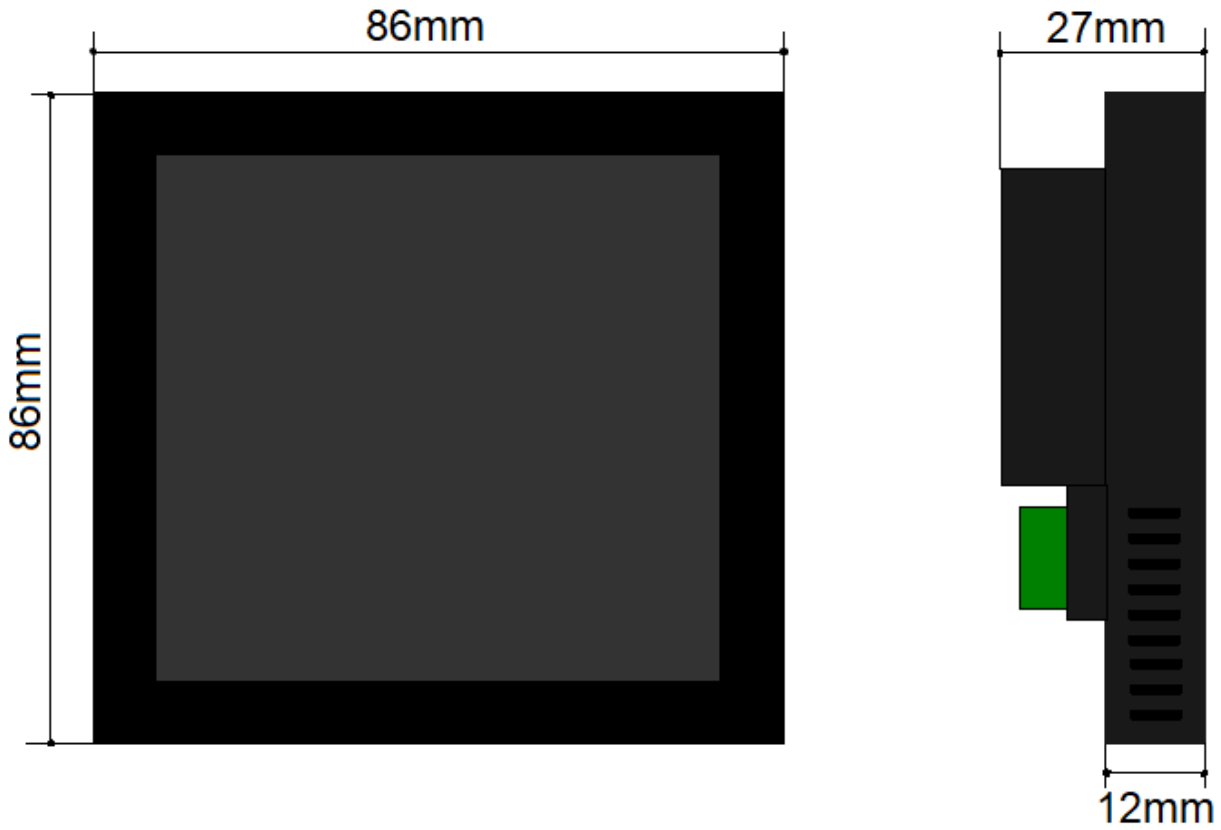

# Touch HMI panel

Model number-UK dose :	<b>TGP-4A-01-IQ</b>
Model number-DIN dose :	<b>TGP-4D-01-IQ</b>
Mounting:	In-wall, 86 box, UK dose
Dimensions:	86 x 86 x 27 mm
Connection:	RS485 to HIQ MC controller
Frame colour:	Black

## Technical specifications

System	Display	TFT 4" 480 x 480
	Touch	Capacitive,
	Brightness (cd/m <sup>2</sup> )	250
	Contrast	800:1
	Colour	65K colour, 16-bit RGB
Power	Adapter	5-36V DC

## Dimensions

From:  
<https://wiki.hiq-home.com/> -

Permanent link:  
[https://wiki.hiq-home.com/doku.php?id=touch\\_hmi\\_panel&rev=1624444432](https://wiki.hiq-home.com/doku.php?id=touch_hmi_panel&rev=1624444432)