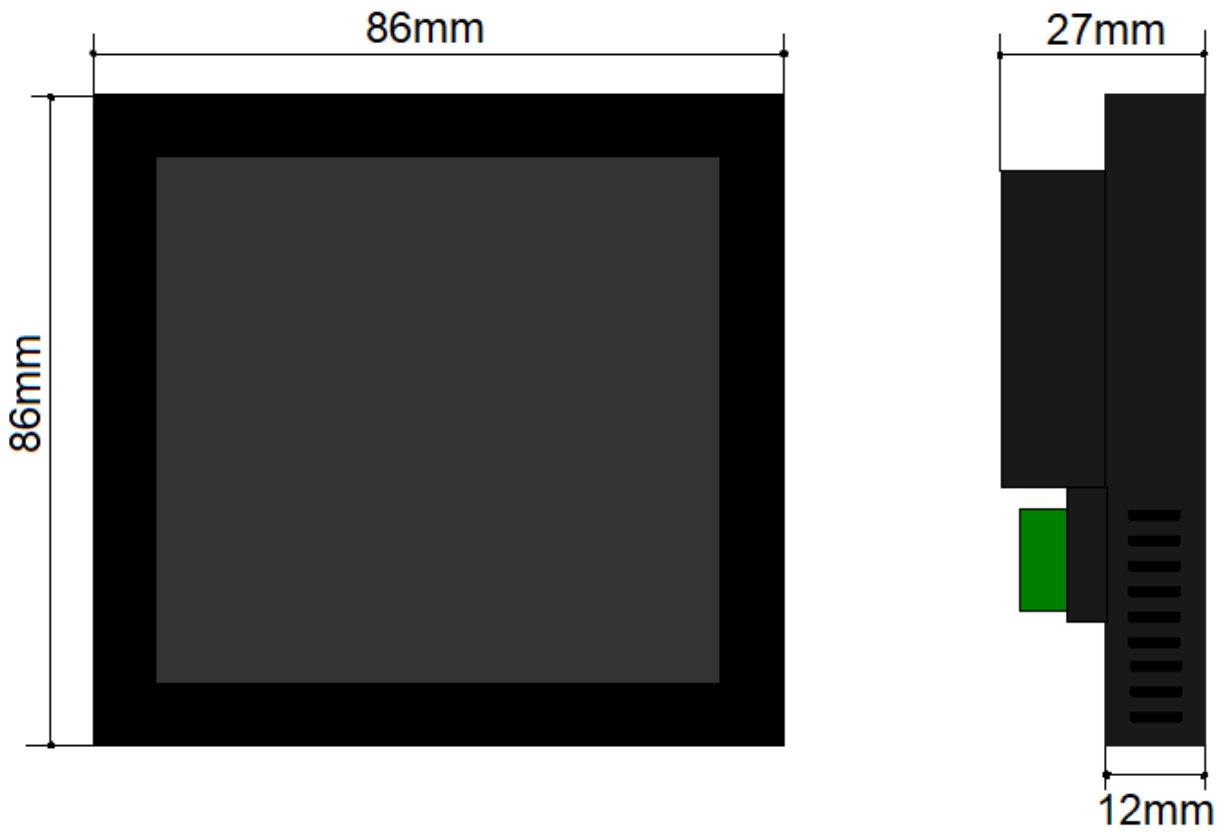

# Touch HMI panel

Model number UK dose :	<b>TGP-4A-01-IQ</b>
Model number DIN dose :	<b>TGP-4D-01-IQ</b>
Mounting:	In-wall, 86 box, UK dose
Dimensions:	86 x 86 x 27 mm
Connection:	RS485 to HIQ MC controller
Frame colour:	Black

## Technical specifications

System	Display	TFT 4" 480 x 480
	Touch	Capacitive,
	Brightness (cd/m <sup>2</sup> )	250
	Contrast	800:1
	Colour	65K colour, 16-bit RGB
Power	Adapter	5-36V DC

## Dimensions

From:  
<http://wiki.hiq-home.com/> -

Permanent link:  
[http://wiki.hiq-home.com/doku.php?id=touch\\_hmi\\_panel&rev=1624444453](http://wiki.hiq-home.com/doku.php?id=touch_hmi_panel&rev=1624444453)