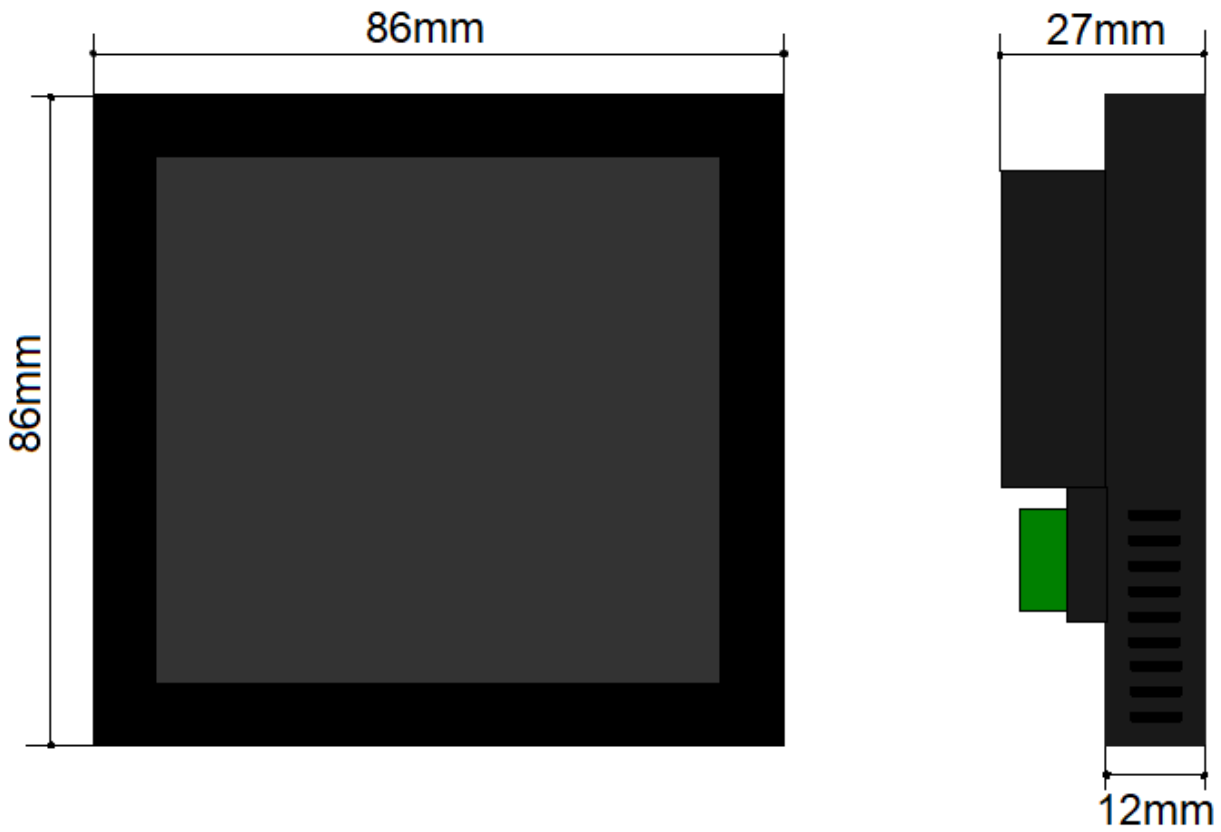

# Touch HMI panel

Model number UK dose :	<b>TGP-4A-01-IQ</b>
Model number DIN dose :	<b>TGP-4D-01-IQ</b>
Mounting:	In-wall, 86 box, UK dose
Dimensions:	86 x 86 x 27 mm
Connection:	RS485 to HIQ MC controller
Frame colour:	Black

## Technical specifications

System	Display	TFT 4" 480 x 480
	Touch	Capacitive,
	Brightness (cd/m <sup>2</sup> )	250
	Contrast	800:1
	Colour	65K colour, 16-bit RGB
Power	Adapter	5-36V DC

## Dimensions

From:  
<http://wiki.hiq-home.com/> -

Permanent link:  
[http://wiki.hiq-home.com/doku.php?id=touch\\_hmi\\_panel&rev=1624444491](http://wiki.hiq-home.com/doku.php?id=touch_hmi_panel&rev=1624444491)