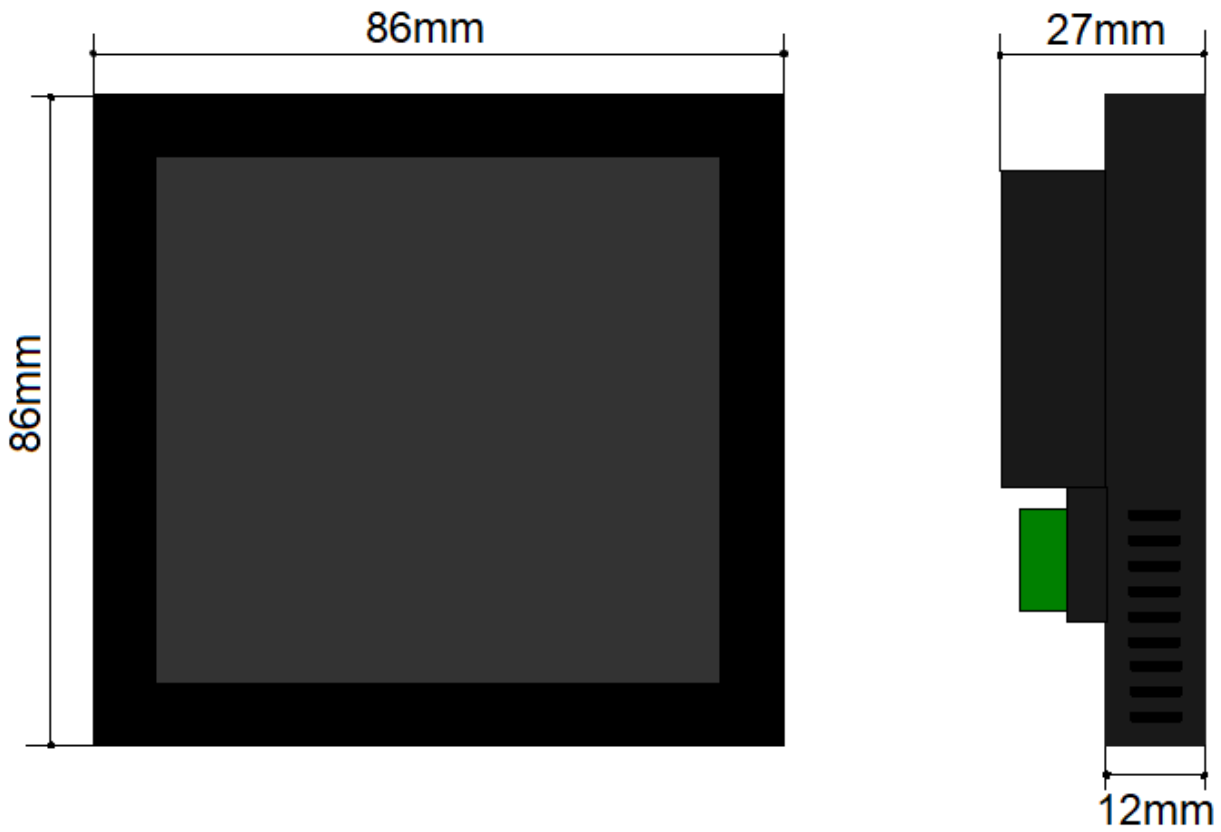

# Touch HMI panel

Model number UK dose :	<b>TGP-4A-01-IQ</b>
Model number DIN dose :	<b>TGP-4D-01-IQ</b>
Mounting:	In-wall, 86 box, UK dose
Dimensions:	86 x 86 x 27 mm
Connection:	RS485 to HIQ MC controller
Frame colour:	Black

## Technical specifications

System	Display	TFT 4" 480 x 480
	Touch	Capacitive,
	Brightness (cd/m <sup>2</sup> )	250
	Contrast	800:1
	Colour	65K colour, 16-bit RGB
Power	Adapter	5-36V DC

## Dimensions

From:  
<http://wiki.hiq-home.com/> -

Permanent link:  
[http://wiki.hiq-home.com/doku.php?id=touch\\_hmi\\_panel&rev=1624444538](http://wiki.hiq-home.com/doku.php?id=touch_hmi_panel&rev=1624444538)