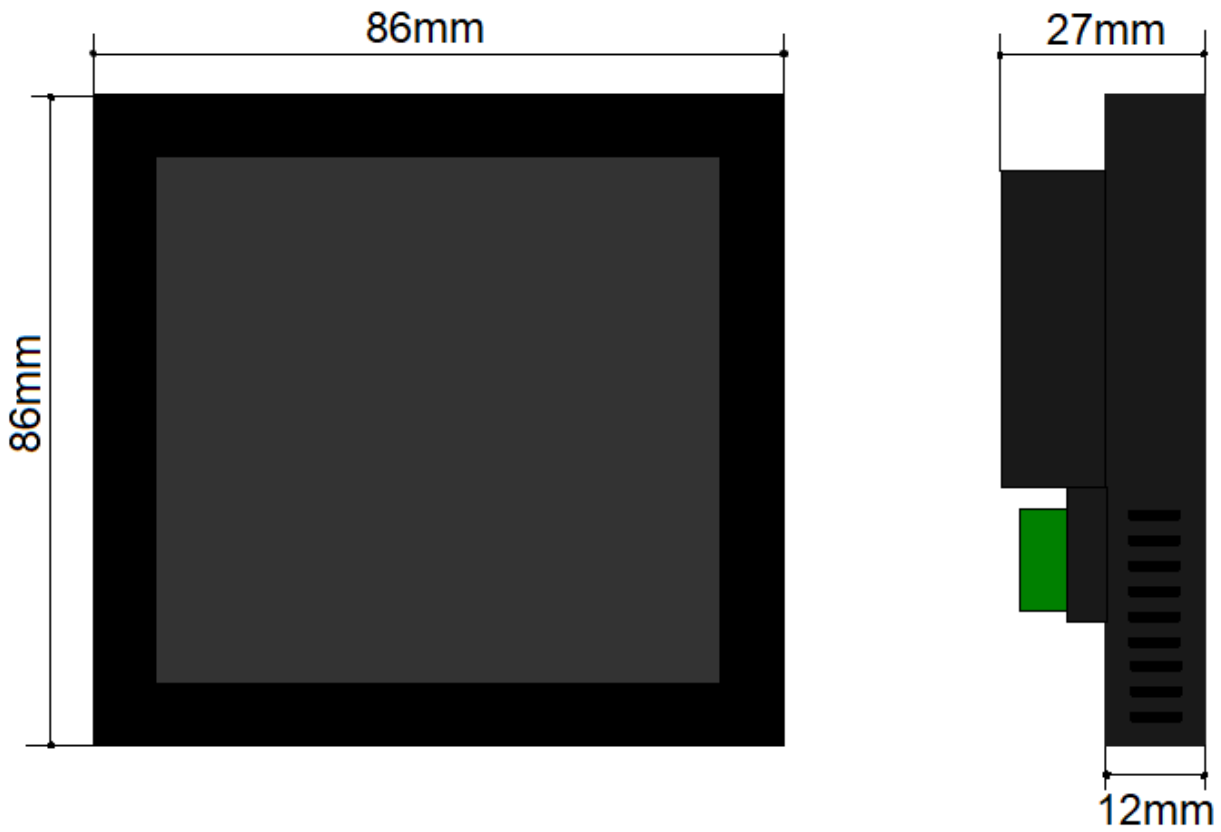

# Touch HMI panel

Model number UK dose :	<b>TGP-4A-01-IQ</b>
Model number DIN dose :	<b>TGP-4D-01-IQ</b>
Mounting:	In-wall, dose
Dimensions:	86 x 86 x 27 mm
Connection:	RS485 to HIQ MC controller
Frame colour:	Black

## Technical specifications

System	Display	TFT 4" 480 x 480
	Touch	Capacitive,
	Brightness (cd/m <sup>2</sup> )	250
	Contrast	800:1
	Colour	65K colour, 16-bit RGB
Power	Adapter	5-36V DC

## Dimensions

From:  
<http://wiki.hiq-home.com/> -

Permanent link:  
[http://wiki.hiq-home.com/doku.php?id=touch\\_hmi\\_panel&rev=1624444563](http://wiki.hiq-home.com/doku.php?id=touch_hmi_panel&rev=1624444563)