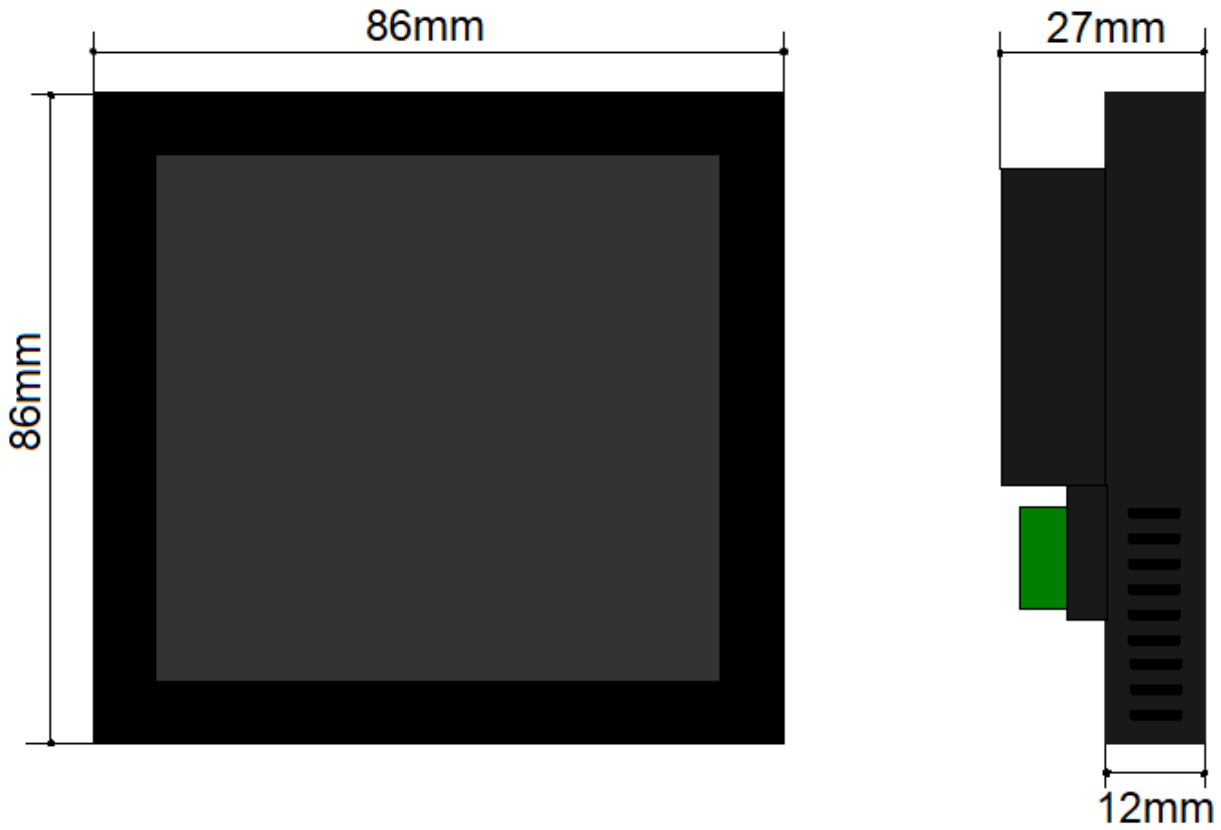

# Touch HMI panel

Model number UK dose :	<b>TGP-4A-01-IQ</b>
Model number DIN dose :	<b>TGP-4D-01-IQ</b>
Mounting:	In-wall, dose
Dimensions:	86 x 86 x 27 mm
Connection:	RS485 to HIQ MC controller
Frame colour:	Black

## Technical specifications

System	Display	TFT 4" 480 x 480
	Touch	Capacitive,
	Brightness (cd/m <sup>2</sup> )	250
	Contrast	800:1
	Colour	65K colour, 16-bit RGB
Power	Adapter	5-36V DC

## Dimensions

From:  
<https://wiki.hiq-home.com/> -

Permanent link:  
[https://wiki.hiq-home.com/doku.php?id=touch\\_hmi\\_panel&rev=1624519022](https://wiki.hiq-home.com/doku.php?id=touch_hmi_panel&rev=1624519022)