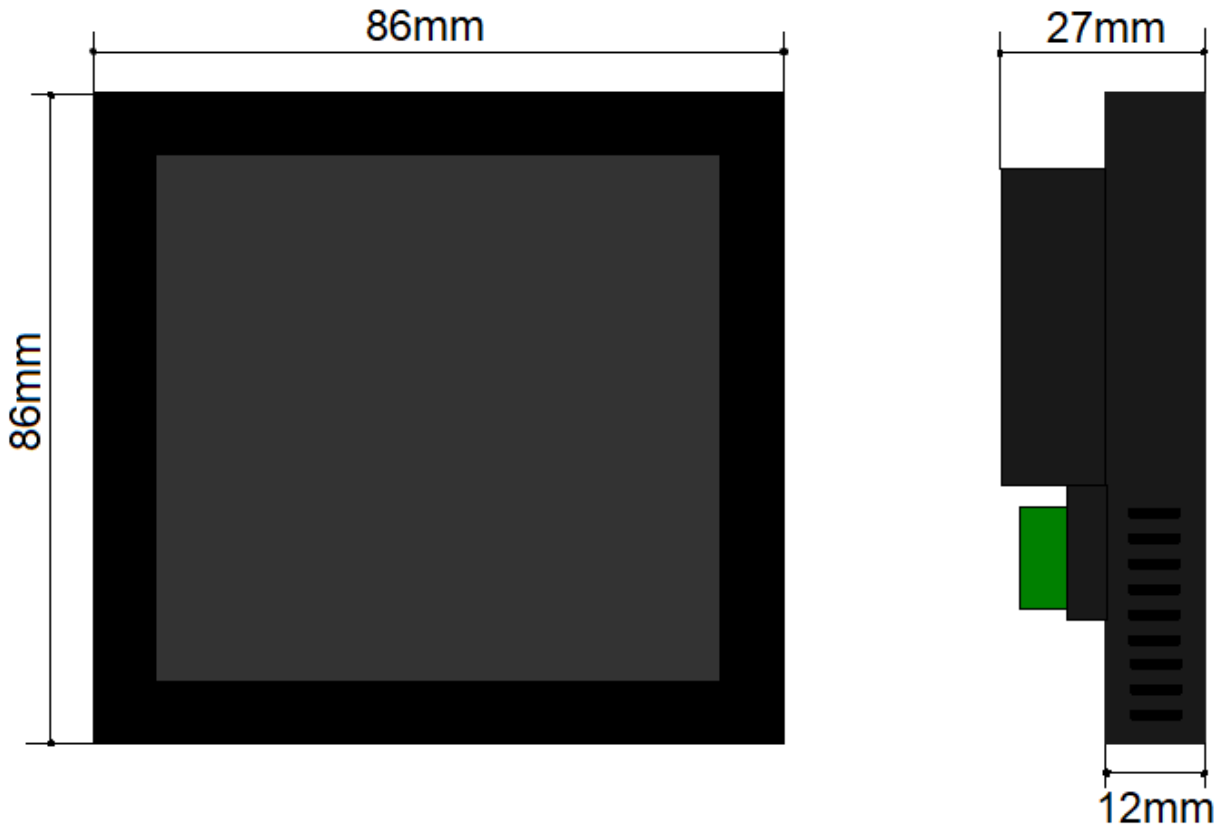

# Touch HMI panel

Model number UK dose :	<b>TGP-4A-01-IQ</b>
Model number DIN dose :	<b>TGP-4D-01-IQ</b>
Mounting:	In-wall, dose
Dimensions:	86 x 86 x 27 mm
Connection:	RS485 to HIQ MC controller
Frame colour:	Black

## Technical specifications

System	Display	TFT 4" 480 x 480
	Touch	Capacitive,
	Brightness (cd/m <sup>2</sup> )	250
	Contrast	800:1
	Colour	65K colour, 16-bit RGB
Power	Adapter	5-36V DC

## Dimensions

From:  
<http://wiki.hiq-home.com/> -

Permanent link:  
[http://wiki.hiq-home.com/doku.php?id=touch\\_hmi\\_panel&rev=1624520225](http://wiki.hiq-home.com/doku.php?id=touch_hmi_panel&rev=1624520225)