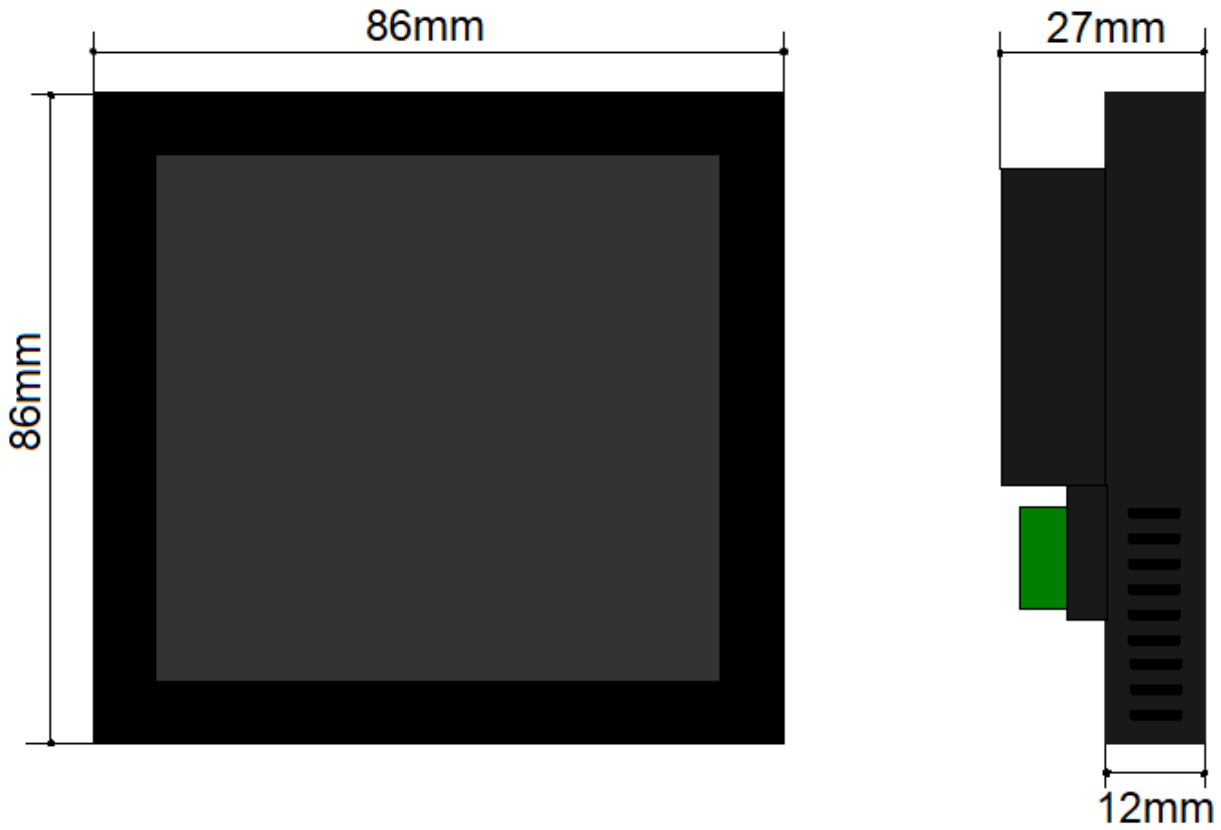

# Touch HMI panel

Model number UK dose :	<b>TGP-4A-01-IQ</b>
Model number DIN dose :	<b>TGP-4D-01-IQ</b>
Mounting:	In-wall, dose
Dimensions:	86 x 86 x 27 mm
Connection:	RS485 to HIQ MC controller
Frame colour:	Black

## Technical specifications

System	Display	TFT 4" 480 x 480
	Touch	Capacitive,
	Brightness (cd/m <sup>2</sup> )	250
	Contrast	800:1
	Colour	65K colour, 16-bit RGB
Power	Adapter	5-36V DC

## Dimensions

From:  
<https://wiki.hiq-home.com/> -

Permanent link:  
[https://wiki.hiq-home.com/doku.php?id=touch\\_hmi\\_panel&rev=1624520225](https://wiki.hiq-home.com/doku.php?id=touch_hmi_panel&rev=1624520225)