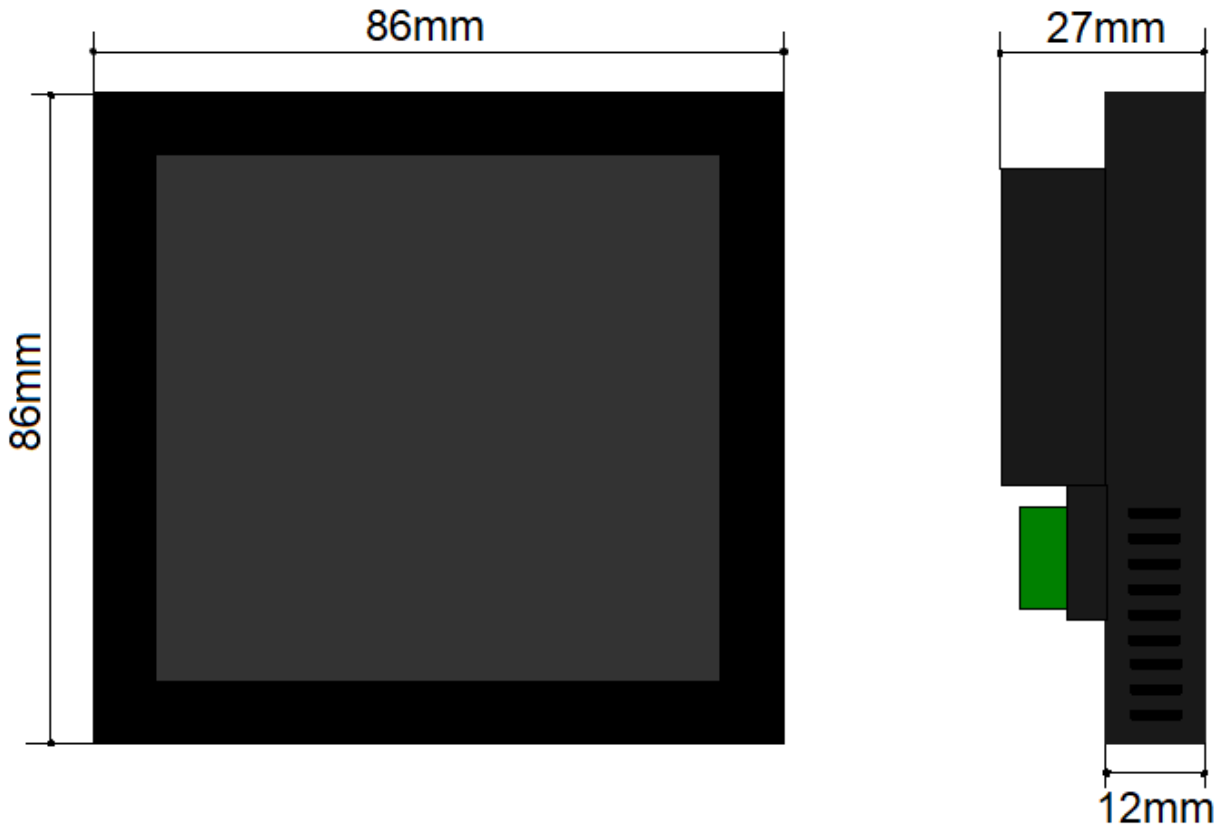

# Touch HMI panel

Model number UK dose :	<b>TGP-4A-01-IQ</b>
Model number DIN dose :	<b>TGP-4D-01-IQ</b>
Mounting:	In-wall, dose
Dimensions:	86 x 86 x 27 mm
Connection:	RS485 to HIQ MC controller
Frame colour:	Black

## Technical specifications

System	Display	TFT 4" 480 × 480
	Touch	Capacitive,
	Brightness (cd/m <sup>2</sup> )	250
	Contrast	800:1
	Colour	65K colour, 16-bit RGB
Power	Adapter	5-36V DC

## Dimensions

From:  
<http://wiki.hiq-home.com/> -

Permanent link:  
[http://wiki.hiq-home.com/doku.php?id=touch\\_hmi\\_panel&rev=1624520281](http://wiki.hiq-home.com/doku.php?id=touch_hmi_panel&rev=1624520281)