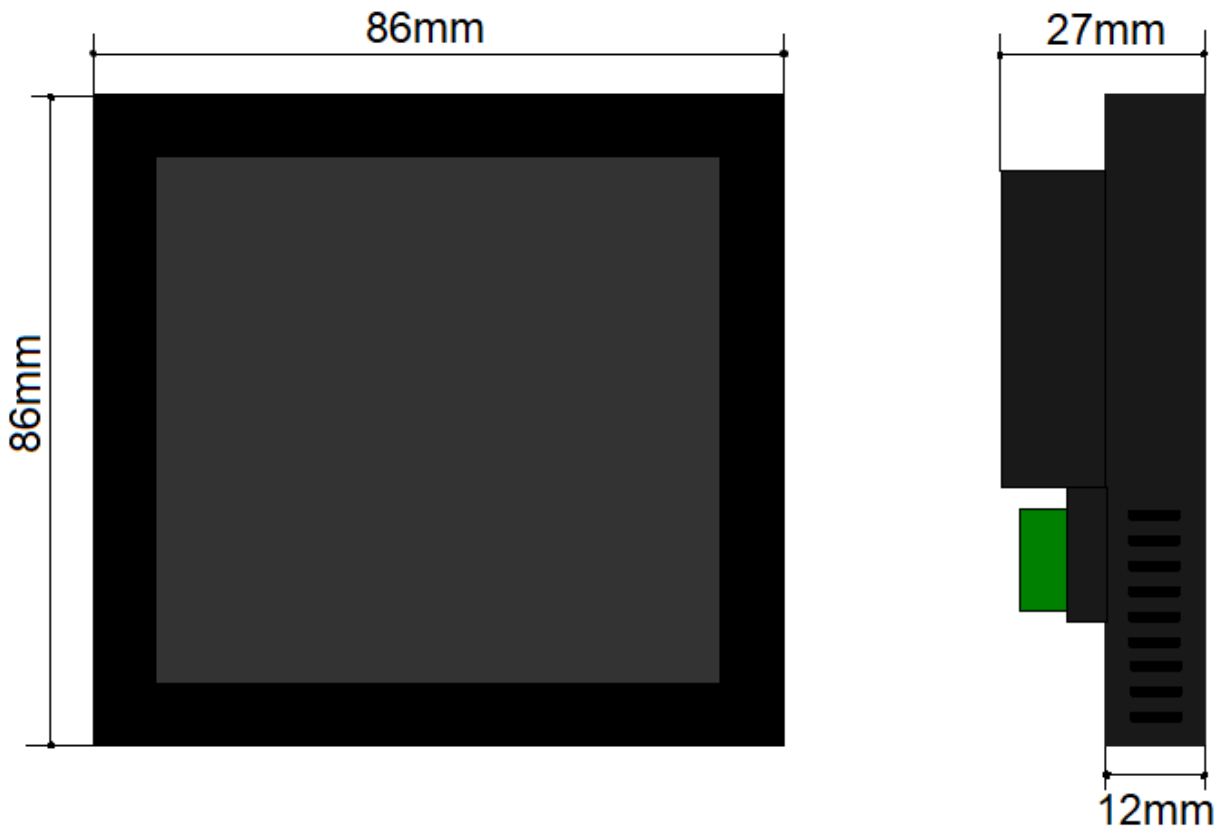

# Touch HMI panel

Model number UK dose :	<b>TGP-4A-01-IQ</b>
Model number DIN dose :	<b>TGP-4D-01-IQ</b>
Mounting:	In-wall, dose
Dimensions:	86 x 86 x 27 mm
Connection:	RS485 to HIQ MC controller
Frame colour:	Black

## Technical specifications

System	Display	TFT 4" 480 × 480
	Touch	Capacitive,
	Brightness (cd/m <sup>2</sup> )	250
	Contrast	800:1
	Colour	65K colour, 16-bit RGB
Power	Adapter	5-36V DC

## Dimensions

From:  
<https://wiki.hiq-home.com/> -

Permanent link:  
[https://wiki.hiq-home.com/doku.php?id=touch\\_hmi\\_panel&rev=1624520290](https://wiki.hiq-home.com/doku.php?id=touch_hmi_panel&rev=1624520290)