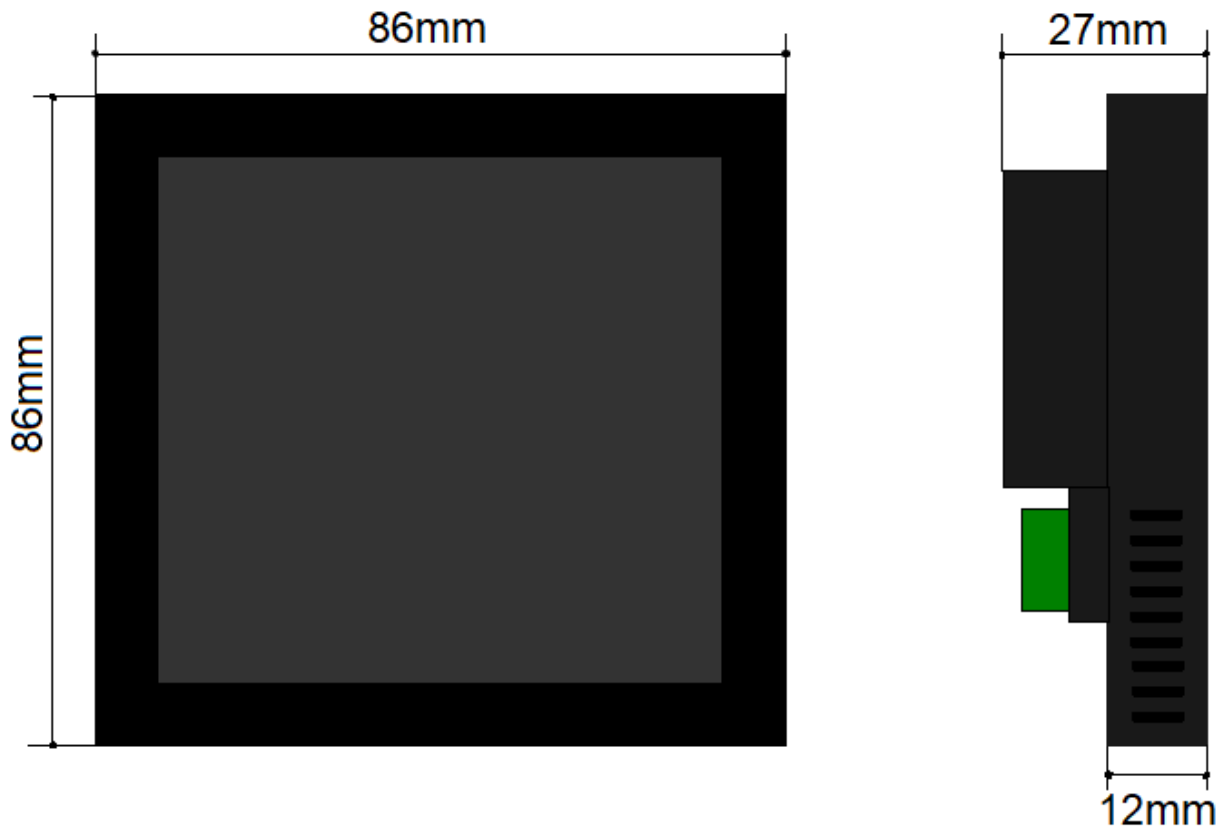

# Touch HMI panel

Model number UK dose :	<b>TGP-4A-01-IQ</b>
Model number DIN dose :	<b>TGP-4D-01-IQ</b>
Mounting:	In-wall, dose
Dimensions:	86 x 86 x 27 mm
Connection:	RS485 to HIQ MC controller
Frame colour:	Black

## Technical specifications

System	Display	TFT 4" 480 x 480
	Touch	Capacitive,
	Brightness (cd/m <sup>2</sup> )	250
	Contrast	800:1
	Colour	65K colour, 16-bit RGB
Power	Adapter	5-36V DC

## Dimensions

From:  
<https://wiki.hiq-home.com/> -

Permanent link:  
[https://wiki.hiq-home.com/doku.php?id=touch\\_hmi\\_panel\\_4inch&rev=1624447262](https://wiki.hiq-home.com/doku.php?id=touch_hmi_panel_4inch&rev=1624447262)