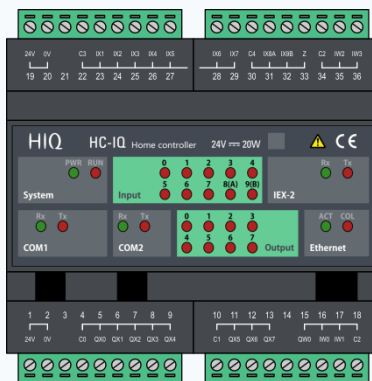

FROM INDUSTRIAL AUTOMATION SPECIALISTS: reliable Home automation that works

HIQ

LIGHT & SHADE COMFORT – one touch away

stop thinking devices – select your SCENE

- 1-4 selectable touch zones
- „click“ feedback and visual indication
- Immediate action
- Modern, glass design