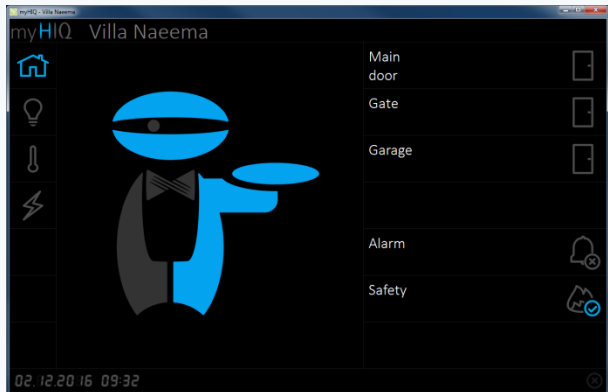

HIQ

HIQ Unique – for those, who want more

Create your own home: HIQ unique partners and manufacturer deliver tailor made solutions

Integrate CCTV, multimedia.
Personalized user interface,
special look and special
materials. Add your logotype
and fully personalize your
home.