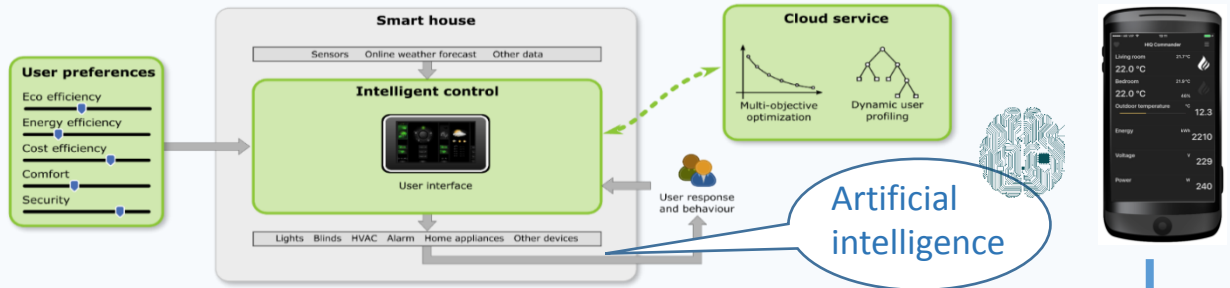

SELECT, MEMORIZE, RECALL SCENES (COMBINATION OF MULTIPLE DEVICES) WITH ONE TOUCH

HIQ

THERMAL COMFORT – healthy, pleasant, efficient

maximize your comfort with time: self learning home

scheduling

Smartphone control

HIQ

HEMS + EE – save & earn money

Home energy management system, energy efficiency, renewable energy, energy storage, SMART GRID ready

Measure and analyze your energy profile. Understand key contributing factors and consumption dynamics. Use schedules and remote access for simple and effective improvements.