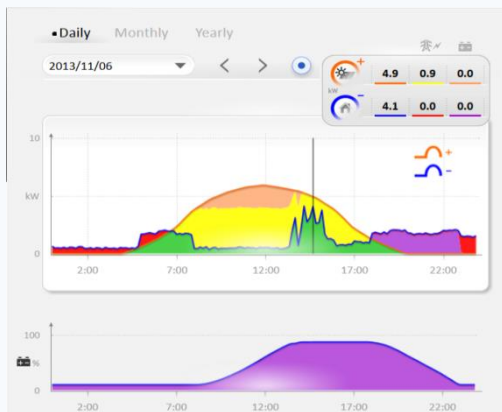

Mimics color of the sun

EVO light

HIQ

STAY IN CONTROL - wherever you are

let HIQ do only what you want it to do for your

User at home

User away

I am your butler available at any time & any place by a simple click. Find me on smartphone, tablet, personal computer and in the cloud.

USE YOUR BUTLER ROBOT TO CONTROL YOUR HOME – SIMPE, INTUITIVE, EFFICIENT & ALWAYS READY

Connection to other clouds: Apple, Azure, Watson, Google,..

GET CONNECTED TO ENJOY CLOUD BASED SERVICES: SAFETY, SECURITY, EFFICIENCY, COMFORT, LIFESTYLE...

FUTURE READY: ready for newly developed services

HIQ

HEMS + EE – save & earn money

Home energy management system, energy efficiency, renewable energy, energy storage, SMART GRID ready

Understand your energy needs and benefit from new technologies. Let HIQ HEMS optimize your profile to save & earn.

HIQ

SS – advanced security & safety

use your automation sensors and Cloud based SS service to increase your safety and security

Artificial Intelligence monitors your home and detects hazardous situations. Informed action based on machine learning system.