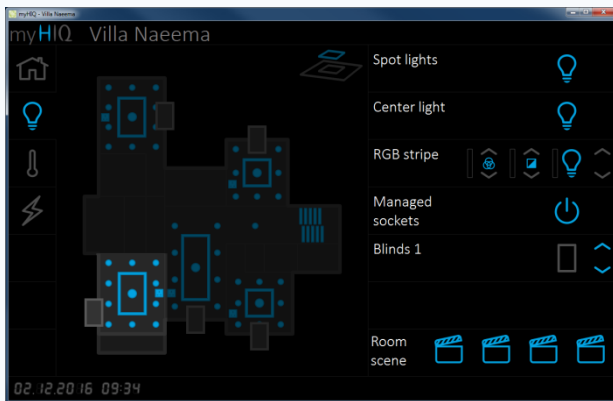

HIQ

HIQ Unique – for those, who want more

Create your own home: HIQ unique partners and manufacturer deliver tailor made solutions

Integrate CCTV, multimedia.
Personalized user interface,
special look and special
materials. Add your logotype
and fully personalize your
home.