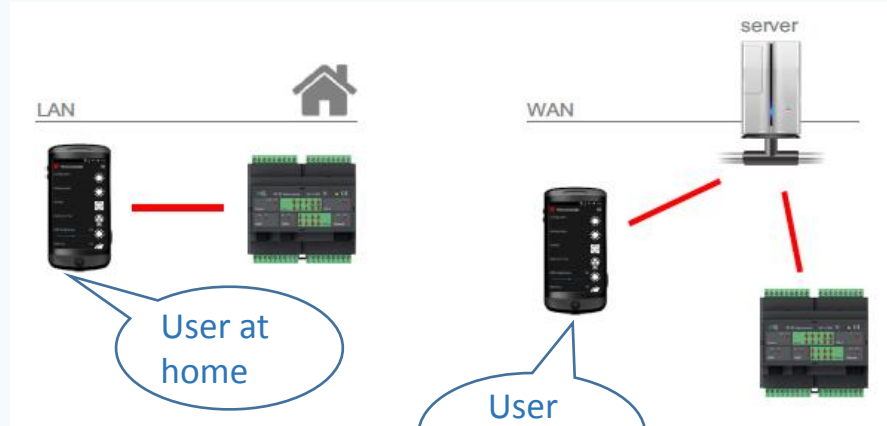

Mimics color of the sun

EVO light

HIQ

STAY IN CONTROL - wherever you are

let HIQ do only what you want it to do for your

User at home

User away

I am your butler available at any time & any place by a simple click. Find me on smartphone, tablet, personal computer and in the cloud.

USE YOUR BUTLER ROBOT TO CONTROL YOUR HOME – SIMPE, INTUITIVE, EFFICIENT & ALWAYS READY

Connection to other clouds: Apple, Azure, Watson, Google,..

GET CONNECTED TO ENJOY CLOUD BASED SERVICES: SAFETY, SECURITY, EFFICIENCY, COMFORT, LIFESTYLE...

FUTURE READY: ready for newly developed services

HIQ

HEMS + EE – save & earn money

Home energy management system, energy efficiency, renewable energy, energy storage, SMART GRID ready

Understand your energy needs and benefit from new technologies. Let HIQ HEMS optimize your profile to save & earn.