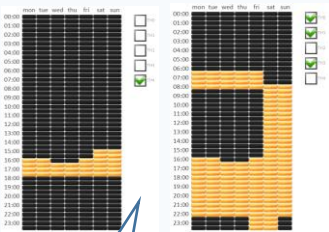

HIQ

THERMAL COMFORT – healthy, pleasant, efficient

maximize your comfort with time: self learning home

scheduling