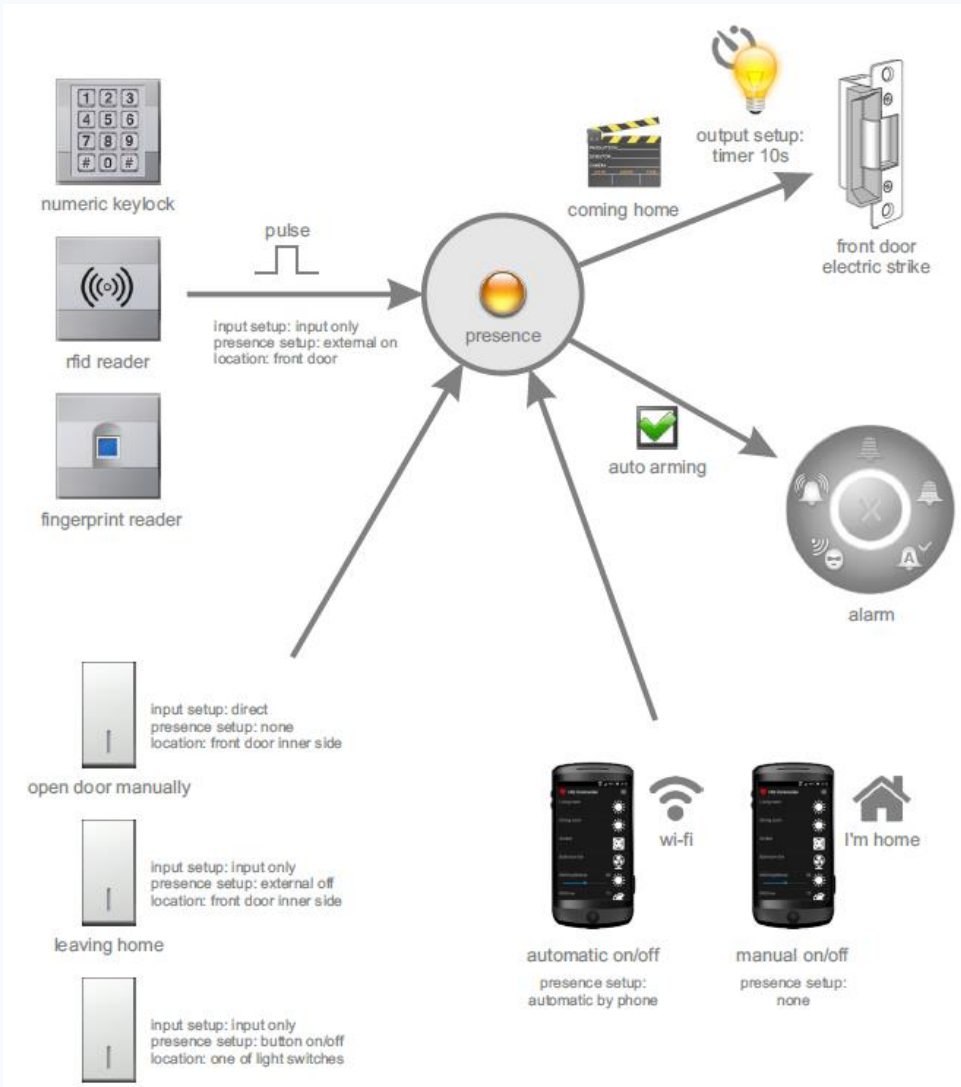

Easy & clear

Flexible actuator

SET, SEE, SCHEDULE, AUTOMATE + BEHAVIOR INTELLIGENCE & SELF LEARNING

HIQ

SAFETY AND SECURITY - home essentials

Access, intrusion, fire, gas, flood,...

HIQ will detect abnormal situations and act: notify you or anybody else, call service providers, police, ambulance,...

HIQ

HEMS + EE – save & earn money

Home energy management system, energy efficiency, renewable energy, energy storage, SMART GRID ready

Measure and analyze your energy profile. Understand key contributing factors and consumption dynamics. Use schedules and remote access for simple and effective improvements.