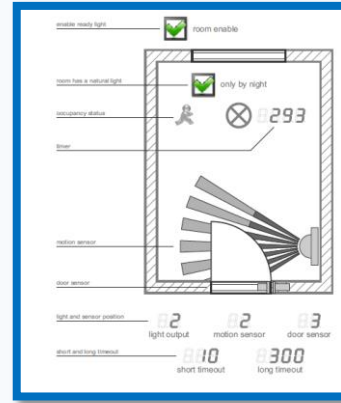

Bio offset

Following your natural biological rhythm (chronotype), let the house be a little warmer (or cooler) at the specified time of the day.

Smart lights

In the evening hours, when sunlight goes down, automatically set evening scene, turn on the lights and lower blinds. Works only when tenants are at home.

Connect charger

Do you charge your phone every day before going to bed? Use that action to automatically turn lights and heating off.

Random lights

When nobody is at home, discourage snooping with a simple deception: turn lights on and off to leave impression that house is not empty.

Disconnect charger

Phone is charged until morning, right? When disconnecting the charger, automatically turn lights and heating on.

Comfort wake up

System will turn thermostat on a predefined number of minutes before smartphone rings, whenever you set the alarm.

Call notification

When you receive a call, selected light will turn on and off a couple of times, to bring the attention when phone is away or silenced.

Sunny wake up

Wake up naturally, by gradually lifting blinds and let the sunlight wake you up, a predefined number of minutes before smartphone alarm.

Text notification

When you receive a text message, selected light will turn on and off a couple of times, to bring the attention when phone is away or silenced.

READY light