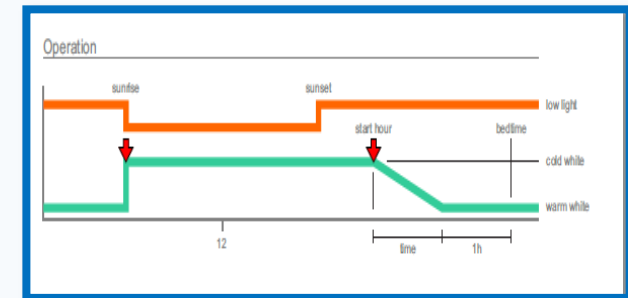

Automations use HIQ and your smartphone to create an unique user experience. Your home adapts to you.

Mimics color of the sun

EVO light