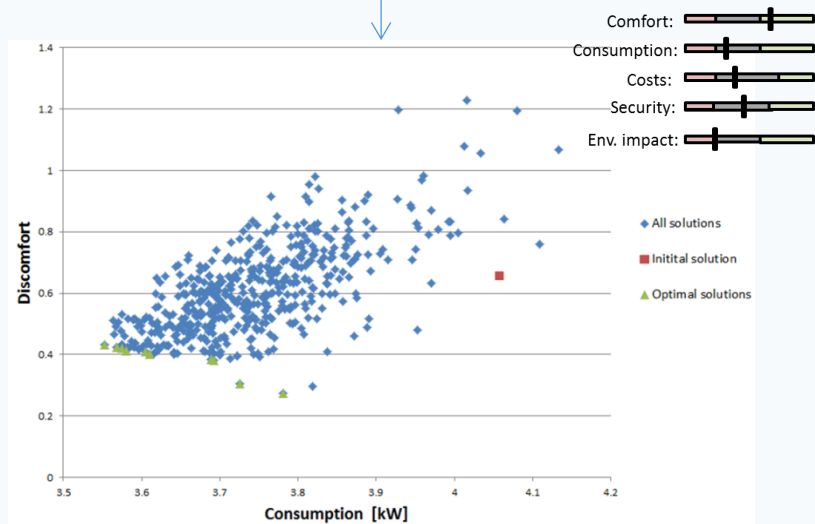

HIQ

HIQ – excellence at work

attention to details with big picture in mind

- H2020 phase I grant approved, received 2 Seals of excellence
- Patents in all phases (preparation, filled and granted)
- Performance confirmed (realistic physical model): 10-20% energy saving without important reduction in comfort
- Performance confirmed (real building): 100+ apartments build, measured and analzed (EE Highrise project)
- projects in the EU, UAE and India