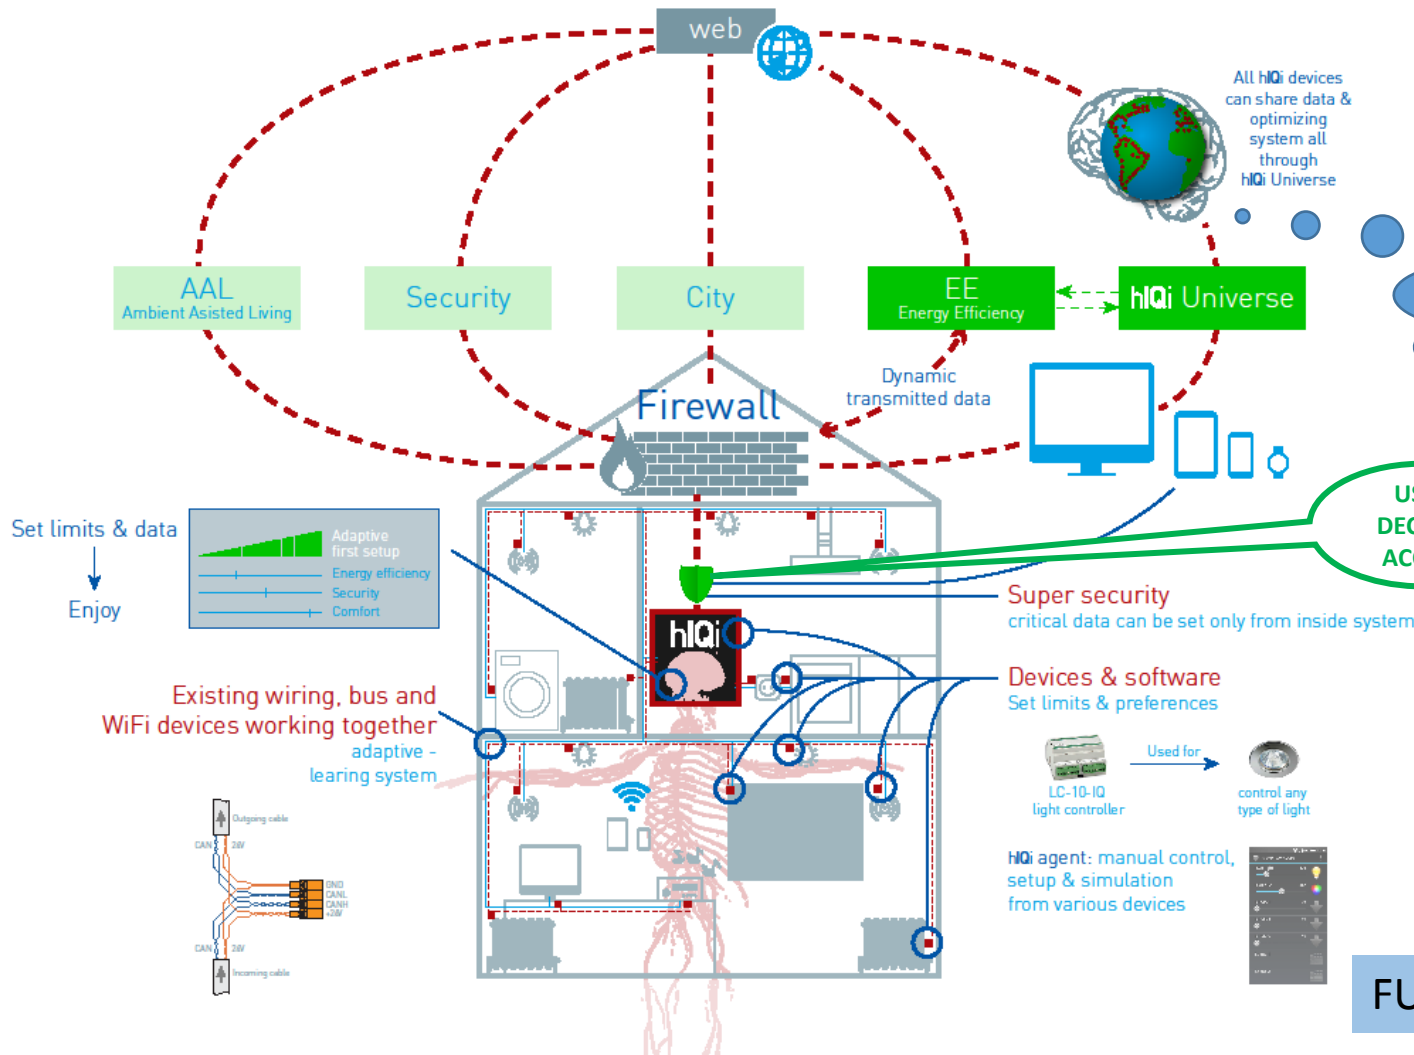

Text notification

When you receive a text message, selected light will turn on and off a couple of times, to bring the attention when phone is away or silenced.

READY light

Automations use HIQ and your smartphone to create an unique user experience. Your home adapts to you.

Mimics color of the sun

EVO light

HIQ

STAY IN CONTROL - wherever you are

let HIQ do only what you want it to do for your

User at home

User away

I am your butler available at any time & any place by a simple click. Find me on smartphone, tablet, personal computer and in the cloud.

USE YOUR BUTLER ROBOT TO CONTROL YOUR HOME – SIMPE, INTUITIVE, EFFICIENT & ALWAYS READY

Connection to other clouds: Apple, Azure, Watson, Google,..

GET CONNECTED TO ENJOY CLOUD BASED SERVICES: SAFETY, SECURITY, EFFICIENCY, COMFORT, LIFESTYLE...

FUTURE READY: ready for newly developed services

HIQ

HEMS + EE – save & earn money

Home energy management system, energy efficiency, renewable energy, energy storage, SMART GRID ready

Understand your energy needs and benefit from new technologies. Let HIQ HEMS optimize your profile to save & earn.