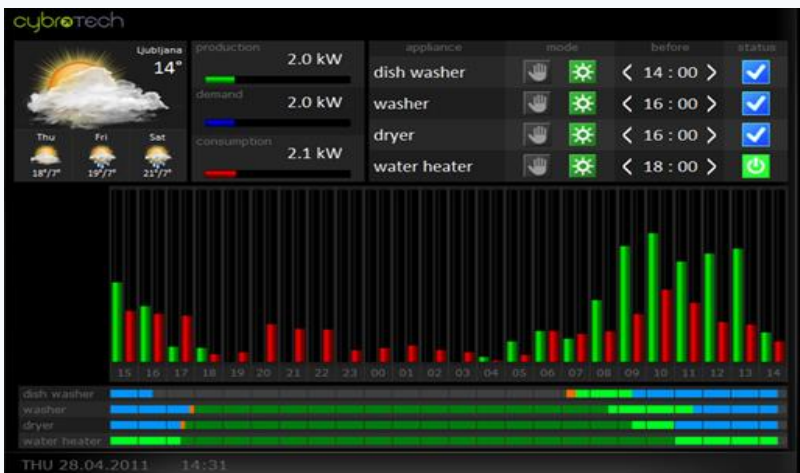

Easy & clear

Flexible actuator

SET, SEE, SCHEDULE, AUTOMATE + BEHAVIOR INTELLIGENCE & SELF LEARNING

HIQ

SAFETY AND SECURITY - home essentials

Access, intrusion, fire, gas, flood,...

HIQ will detect abnormal situations and act: notify you or anybody else, call service providers, police, ambulance,...

HIQ

HEMS + EE – save & earn money

Home energy management system, energy efficiency, renewable energy, energy storage, SMART GRID ready

Measure and analyze your energy profile. Understand key contributing factors and consumption dynamics. Use schedules and remote access for simple and effective improvements.