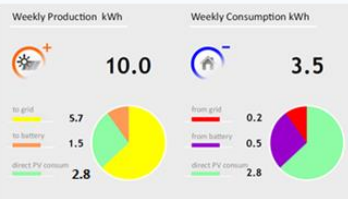

FUTURE READY: ready for newly developed services

HIQ

HEMS + EE – save & earn money

Home energy management system, energy efficiency, renewable energy, energy storage, SMART GRID ready

Understand your energy needs and benefit from new technologies. Let HIQ HEMS optimize your profile to save & earn.