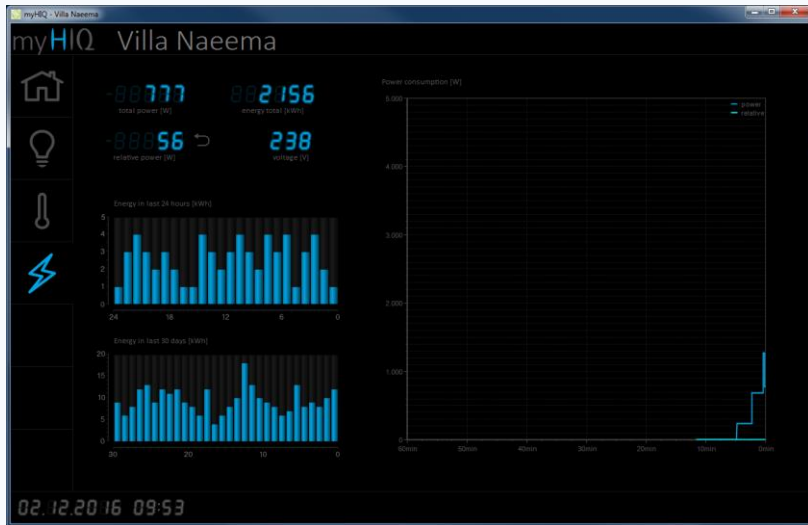

HIQ

HEMS + EE – save & earn money

Home energy management system, energy efficiency, renewable energy, energy storage, SMART GRID ready

Measure and analyze your energy profile. Understand key contributing factors and consumption dynamics. Use schedules and remote access for simple and effective improvements.