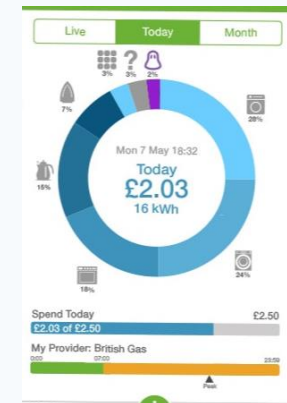

HIQ

HEMS + EE – save & earn money

Home energy management system, energy efficiency, renewable energy, energy storage, SMART GRID ready

Measure and analyze your energy profile. Understand key contributing factors and consumption dynamics. Use schedules and remote access for simple and effective improvements.