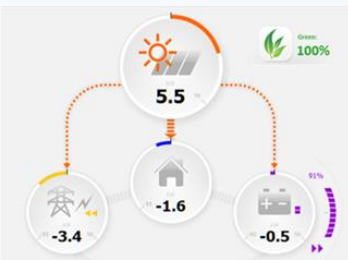

FUTURE READY: ready for newly developed services

HIQ

HEMS + EE – save & earn money

Home energy management system, energy efficiency, renewable energy, energy storage, SMART GRID ready

Understand your energy needs and benefit from new technologies. Let HIQ HEMS optimize your profile to save & earn.