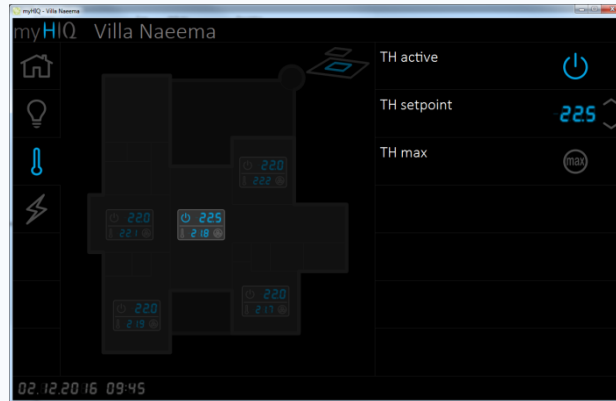

HIQ

HIQ Unique – for those, who want more

Create your own home: HIQ unique partners and manufacturer deliver tailor made solutions

Integrate CCTV, multimedia.
Personalized user interface,
special look and special
materials. Add your logotype
and fully personalize your
home.